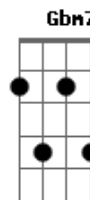

© ukulele-chords.com