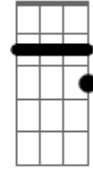

Al Bowlly - Only Forever

Tom: G

D A7 G A7 D G D
Do I want to be with you
Am D7 Am D7 G B7 E7
As the years come and go
G Cdim Am Gm A7
Only forever
Edim Gdim D
If you care to know
D A7 G A7 D G D
Would I grant all your wishes
Am D7 Am D7 G B7 E7
And be proud of the task
G Cdim Am Gm A7

Only forever
Edim Gdim D
If someone should ask
G Gdim D
How long would it take me to be near if you beckon
Gb7 B7 E7 Bm A7
Off hand I would figure less than a second
D A7 G A7 D G D
Do you think I'll remember
Am D7 Am D7 G B7 E7
How you looked when you smile
G Cdim Am Gm A7
Only forever,
Edim Gdim D
That's puttin' it mild

Acordes

© ukulele-chords.com

© ukulele-chords.com

© ukulele-chords.com

© ukulele-chords.com

D7

© ukulele-chords.com

© ukulele-chords.com

© ukulele-chords.com

© ukulele-chords.com

© ukulele-chords.com

© ukulele-chords.com