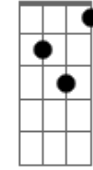

Al Bowlly - Only Forever

Tom: G

D A7 G A7 D G D
Do I want to be with you
Am D7 Am D7 G B7 E7
As the years come and go
G Cdim Am Gm A7
Only forever
Edim Gdim D
If you care to know
D A7 G A7 D G D
Would I grant all your wishes
Am D7 Am D7 G B7 E7
And be proud of the task
G Cdim Am Gm A7

Only forever
Edim Gdim D
If someone should ask
G Gdim D
How long would it take me to be near if you beckon
Gb7 B7 E7 Bm A7
Off hand I would figure less than a second
D A7 G A7 D G D
Do you think I'll remember
Am D7 Am D7 G B7 E7
How you looked when you smile
G Cdim Am Gm A7
Only forever,
Edim Gdim D
That's puttin' it mild

Acordes

© ukulele-chords.com

© ukulele-chords.com

© ukulele-chords.com

© ukulele-chords.com

© ukulele-chords.com

© ukulele-chords.com

© ukulele-chords.com

Gm

© ukulele-chords.com

© ukulele-chords.com

© ukulele-chords.com