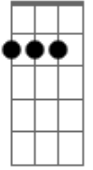

Al Bowlly - Only Forever

Tom: G

D A7 G A7 D G D
Do I want to be with you
Am D7 Am D7 G B7 E7
As the years come and go
G Cdim Am Gm A7
Only forever
Edim Gdim D
If you care to know
D A7 G A7 D G D
Would I grant all your wishes
Am D7 Am D7 G B7 E7
And be proud of the task
G Cdim Am Gm A7

Only forever
Edim Gdim D
If someone should ask
G Gdim D
How long would it take me to be near if you beckon
Gb7 B7 E7 Bm A7
Off hand I would figure less than a second
D A7 G A7 D G D
Do you think I'll remember
Am D7 Am D7 G B7 E7
How you looked when you smile
G Cdim Am Gm A7
Only forever,
Edim Gdim D
That's puttin' it mild

Acordes

© ukulele-chords.com

D

© ukulele-chords.com

© ukulele-chords.com

© ukulele-chords.com

© ukulele-chords.com

© ukulele-chords.com

© ukulele-chords.com

© ukulele-chords.com

© ukulele-chords.com

© ukulele-chords.com