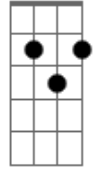

Al Bowlly - Only Forever

Tom: G

D A7 G A7 D G D
Do I want to be with you
Am D7 Am D7 G B7 E7
As the years come and go
G Cdim Am Gm A7
Only forever
Edim Gdim D
If you care to know
D A7 G A7 D G D
Would I grant all your wishes
Am D7 Am D7 G B7 E7
And be proud of the task
G Cdim Am Gm A7

Only forever
Edim Gdim D
If someone should ask
G Gdim D
How long would it take me to be near if you beckon
Gb7 B7 E7 Bm A7
Off hand I would figure less than a second
D A7 G A7 D G D
Do you think I'll remember
Am D7 Am D7 G B7 E7
How you looked when you smile
G Cdim Am Gm A7
Only forever,
Edim Gdim D
That's puttin' it mild

Acordes

G