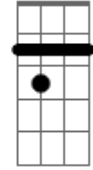

Al Bowlly - Only Forever

Tom: G

D A7 G A7 D G D
Do I want to be with you
Am D7 Am D7 G B7 E7
As the years come and go
G Cdim Am Gm A7
Only forever
Edim Gdim D
If you care to know
D A7 G A7 D G D
Would I grant all your wishes
Am D7 Am D7 G B7 E7
And be proud of the task
G Cdim Am Gm A7

Only forever
Edim Gdim D
If someone should ask
G Gdim D
How long would it take me to be near if you beckon
Gb7 B7 E7 Bm A7
Off hand I would figure less than a second
D A7 G A7 D G D
Do you think I'll remember
Am D7 Am D7 G B7 E7
How you looked when you smile
G Cdim Am Gm A7
Only forever,
Edim Gdim D
That's puttin' it mild

Acordes

© ukulele-chords.com

© ukulele-chords.com

© ukulele-chords.com

© ukulele-chords.com

© ukulele-chords.com

B7

© ukulele-chords.com

© ukulele-chords.com

© ukulele-chords.com

© ukulele-chords.com

© ukulele-chords.com