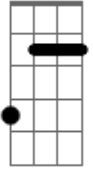

Al Bowlly - Only Forever

Tom: G

D A7 G A7 D G D
Do I want to be with you
Am D7 Am D7 G B7 E7
As the years come and go
G Cdim Am Gm A7
Only forever
Edim Gdim D
If you care to know
D A7 G A7 D G D
Would I grant all your wishes
Am D7 Am D7 G B7 E7
And be proud of the task
G Cdim Am Gm A7

Only forever
Edim Gdim D
If someone should ask
G Gdim D
How long would it take me to be near if you beckon
Gb7 B7 E7 Bm A7
Off hand I would figure less than a second
D A7 G A7 D G D
Do you think I'll remember
Am D7 Am D7 G B7 E7
How you looked when you smile
G Cdim Am Gm A7
Only forever,
Edim Gdim D
That's puttin' it mild

Acordes

© ukulele-chords.com

© ukulele-chords.com

© ukulele-chords.com

© ukulele-chords.com

© ukulele-chords.com

© ukulele-chords.com

© ukulele-chords.com

© ukulele-chords.com

© ukulele-chords.com

Bm

© ukulele-chords.com