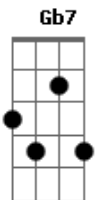

© ukulele-chords.com