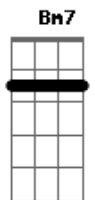

© ukulele-chords.com