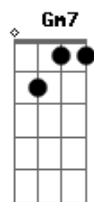

© ukulele-chords.com