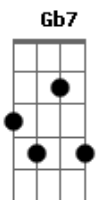

© ukulele-chords.com