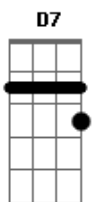

© ukulele-chords.com