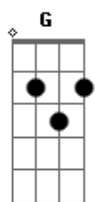

Al Bowlly - Only Forever

Tom: G

D A7 G A7 D G D
Do I want to be with you
Am7 D7 Am7 D7 G B7 E7
As the years come and go
G Cdim Am Gm7 A7
Only forever
Edim Gdim D
If you care to know
D A7 G A7 D G D
Would I grant all your wishes
Am7 D7 Am7 D7 G B7 E7
And be proud of the task
G Cdim Am Gm7 A7

Only forever
Edim Gdim D
If someone should ask
G Gdim D
How long would it take me to be near if you beckon
Gb7 B7 E7 Bm7 A7
Off hand I would figure less than a second
D A7 G A7 D G D
Do you think I'll remember
Am7 D7 Am7 D7 G B7 E7
How you looked when you smile
G Cdim Am Gm7 A7
Only forever,
Edim Gdim D
That's puttin' it mild

Acordes

© ukulele-chords.com