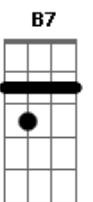

© ukulele-chords.com