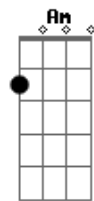

© ukulele-chords.com