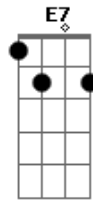

© ukulele-chords.com