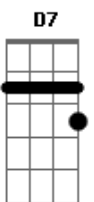

© ukulele-chords.com