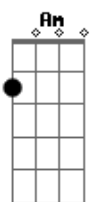

© ukulele-chords.com