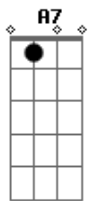

© ukulele-chords.com