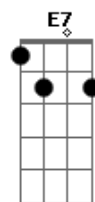

© ukulele-chords.com