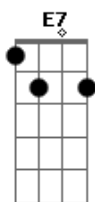

© ukulele-chords.com

© ukulele-chords.com