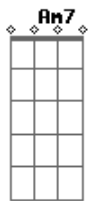

© ukulele-chords.com