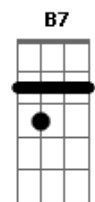

© ukulele-chords.com