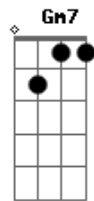

© ukulele-chords.com