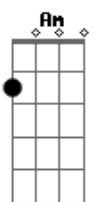

© ukulele-chords.com