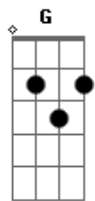

Al Bowlly - Only Forever

Tom: G

D A7 G A7 D G D
Do I want to be with you
Am7 D7 Am7 D7 G B7 E7
As the years come and go
G Cdim Am Gm7 A7
Only forever
Edim Gdim D
If you care to know
D A7 G A7 D G D
Would I grant all your wishes
Am7 D7 Am7 D7 G B7 E7
And be proud of the task
G Cdim Am Gm7 A7

Only forever
Edim Gdim D
If someone should ask
G Gdim D
How long would it take me to be near if you beckon
Gb7 B7 E7 Bm7 A7
Off hand I would figure less than a second
D A7 G A7 D G D
Do you think I'll remember
Am7 D7 Am7 D7 G B7 E7
How you looked when you smile
G Cdim Am Gm7 A7
Only forever,
Edim Gdim D
That's puttin' it mild

Acordes

© ukulele-chords.com