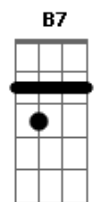

© ukulele-chords.com