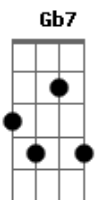

© ukulele-chords.com