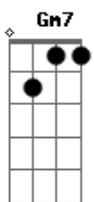

© ukulele-chords.com