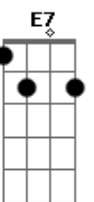

© ukulele-chords.com