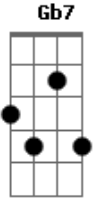

© ukulele-chords.com