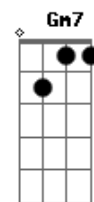

© ukulele-chords.com