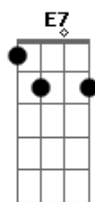

© ukulele-chords.com