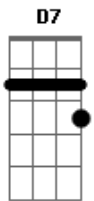

© ukulele-chords.com