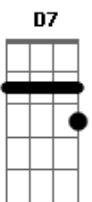

© ukulele-chords.com