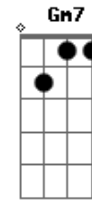

© ukulele-chords.com