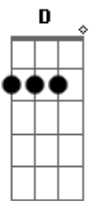

© ukulele-chords.com