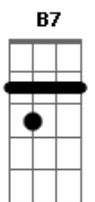

© ukulele-chords.com