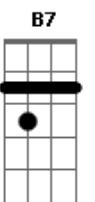

Al Bowlly - Only Forever

Tom: G

D A7 G A7 D G D
Do I want to be with you
Am7 D7 Am7 D7 G B7 E7
As the years come and go
G Cdim Am Gm7 A7
Only forever
Edim Gdim D
If you care to know
D A7 G A7 D G D
Would I grant all your wishes
Am7 D7 Am7 D7 G B7 E7
And be proud of the task
G Cdim Am Gm7 A7

Only forever
Edim Gdim D
If someone should ask
G Gdim D
How long would it take me to be near if you beckon
Gb7 B7 E7 Bm7 A7
Off hand I would figure less than a second
D A7 G A7 D G D
Do you think I'll remember
Am7 D7 Am7 D7 G B7 E7
How you looked when you smile
G Cdim Am Gm7 A7
Only forever,
Edim Gdim D
That's puttin' it mild

Acordes

© ukulele-chords.com

© ukulele-chords.com

© ukulele-chords.com

© ukulele-chords.com

© ukulele-chords.com

© ukulele-chords.com

© ukulele-chords.com

© ukulele-chords.com

© ukulele-chords.com

© ukulele-chords.com

© ukulele-chords.com