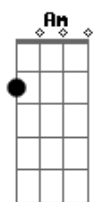

© ukulele-chords.com