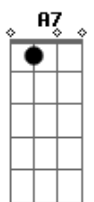

© ukulele-chords.com