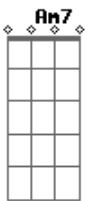

© ukulele-chords.com