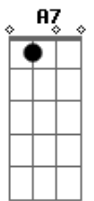

© ukulele-chords.com