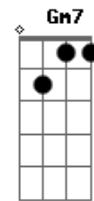

© ukulele-chords.com