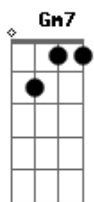

© ukulele-chords.com