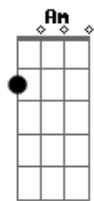

© ukulele-chords.com