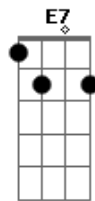

© ukulele-chords.com