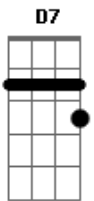

© ukulele-chords.com