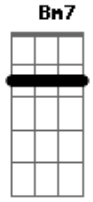

© ukulele-chords.com