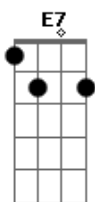

© ukulele-chords.com