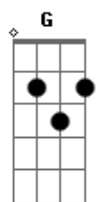

Al Bowlly - Only Forever

Tom: G

D A7 G A7 D G D
Do I want to be with you
Am7 D7 Am7 D7 G B7 E7
As the years come and go
G Cdim Am Gm7 A7
Only forever
Edim Gdim D
If you care to know
D A7 G A7 D G D
Would I grant all your wishes
Am7 D7 Am7 D7 G B7 E7
And be proud of the task
G Cdim Am Gm7 A7

Only forever
Edim Gdim D
If someone should ask
G Gdim D
How long would it take me to be near if you beckon
Gb7 B7 E7 Bm7 A7
Off hand I would figure less than a second
D A7 G A7 D G D
Do you think I'll remember
Am7 D7 Am7 D7 G B7 E7
How you looked when you smile
G Cdim Am Gm7 A7
Only forever,
Edim Gdim D
That's puttin' it mild

Acordes

© ukulele-chords.com