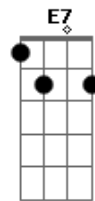

© ukulele-chords.com