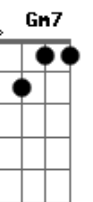

© ukulele-chords.com