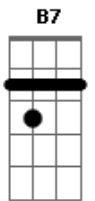

© ukulele-chords.com