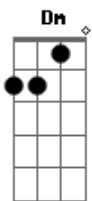

© ukulele-chords.com