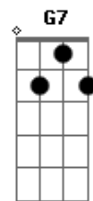

© ukulele-chords.com