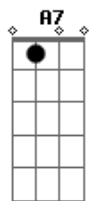

© ukulele-chords.com