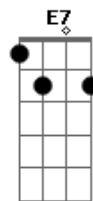

© ukulele-chords.com