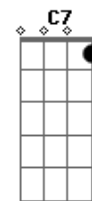

© ukulele-chords.com