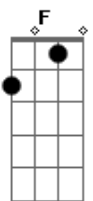

© ukulele-chords.com