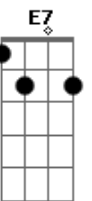

© ukulele-chords.com