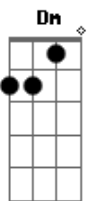

© ukulele-chords.com