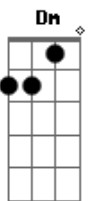

© ukulele-chords.com