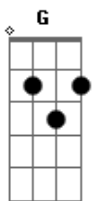

© ukulele-chords.com