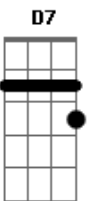

© ukulele-chords.com