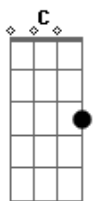

Al Bowlly - My Melancholy Baby

Tom: C

Intro: F Cdim C A7 Dm7 G7 C G7

C A7
Come to me, my melancholy baby
Dm A7 Dm
Cuddle up and don't be blue
G D7 G7
All your fears are foolish fancies, maybe
C D7 G G7
You know dear, that I'm in love with you
C A7
Every cloud must have a silver lining
Dm A7 Dm
A wait until the sun shines through
F Cdim C E7 A7
Smile my honey dear, while I kiss away each tear
Dm7 G7 C G7
Or else I shall be melancholy too

C A7
Come to me, my melancholy baby
Dm A7 Dm
Cuddle up and don't be blue
G D7 G7
All your fears are foolish fancies, maybe
C D7 G G7
You know dear, that I'm in love with you
C A7
Every cloud must have a silver lining
Dm A7 Dm
A wait until the sun shines through
F Cdim C E7 A7
Smile my honey dear, while I kiss away each tear
Dm7 G7 C C7
Or else I shall be melancholy too
F Cdim C E7 A7
Smile my honey dear, while I kiss away each tear
Dm7 G7 C F C
Or else I shall be melancholy too

Acordes

© ukulele-chords.com