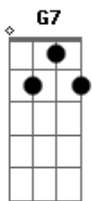

© ukulele-chords.com