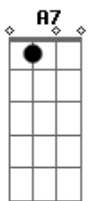

© ukulele-chords.com