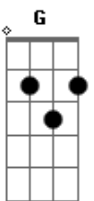

© ukulele-chords.com