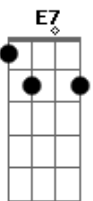

© ukulele-chords.com