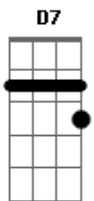

© ukulele-chords.com