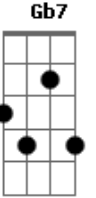

© ukulele-chords.com