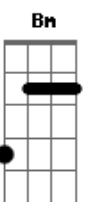

© ukulele-chords.com