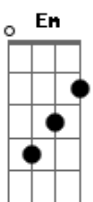

© ukulele-chords.com