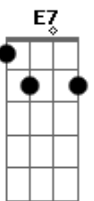

© ukulele-chords.com