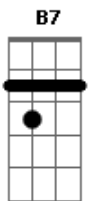

© ukulele-chords.com