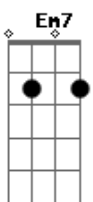

© ukulele-chords.com