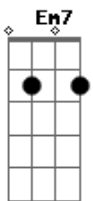

© ukulele-chords.com