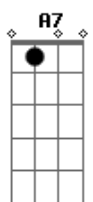

© ukulele-chords.com

© ukulele-chords.com