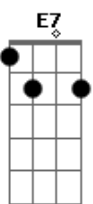

© ukulele-chords.com