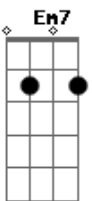

© ukulele-chords.com