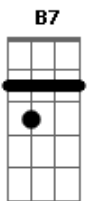

© ukulele-chords.com