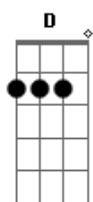

Al Bowlly - Isle Of Capri

Tom: D

Intro: A7 A7/13- D Edim A7 D

A7 A7/13- D Edim A7 D G
`Twas on the Isle of Capri that I found her
A7 D B7 Em7 A7
Beneath the shade of an old walnut tree
Em7 Edim A7
Oh, I can still see the flow'rs bloomin' round her
Edim D A7 D A7
Where we met on the Isle of Capri
A7 A7/13- D Edim A7 D G
She was as sweet as a rose at the dawning
A7 D Cdim Em7 A7
But somehow fate hadn't meant her for me
Em7 Edim A7

And though I sailed with the tide in the morning
Edim D A7 D A7
Still my heart's on the Isle of Capri
Bridge
G G D G Edim D
Summertime was nearly over, blue Italian sky above
G G D E7 Bm7
A7
I said "Lady, I'm a rover, can you spare a sweet word of love"
A7 A7/13- D Edim A7 D G
She whispered softly "It's best not to linger"
A7 D Cdim Em7 A7
And then as I kissed her hand I could see
Em7 Edim A7
She wore a lovely meatball on her finger
Edim D A7 D
'Twas goodbye at the Villa Capri

Acordes