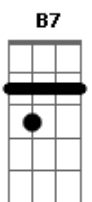

© ukulele-chords.com