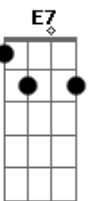

© ukulele-chords.com