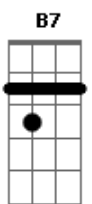

© ukulele-chords.com