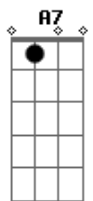

© ukulele-chords.com

© ukulele-chords.com