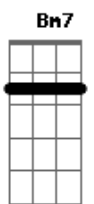

© ukulele-chords.com