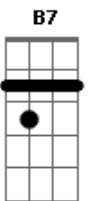

© ukulele-chords.com