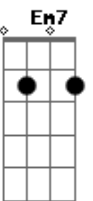

© ukulele-chords.com