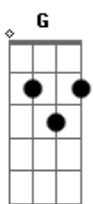

© ukulele-chords.com