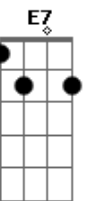

© ukulele-chords.com