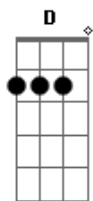

Al Bowlly - Isle Of Capri

Tom: D

Intro: A7 A7/13- D Edim A7 D

A7 A7/13- D Edim A7 D G
`Twas on the Isle of Capri that I found her
A7 D B7 Em7 A7
Beneath the shade of an old walnut tree
Em7 Edim A7
Oh, I can still see the flow'rs bloomin' round her
Edim D A7 D A7
Where we met on the Isle of Capri
A7 A7/13- D Edim A7 D G
She was as sweet as a rose at the dawning
A7 D Cdim Em7 A7
But somehow fate hadn't meant her for me
Em7 Edim A7

And though I sailed with the tide in the morning
Edim D A7 D A7
Still my heart's on the Isle of Capri
Bridge
G G D G Edim D
Summertime was nearly over, blue Italian sky above
G G D E7 Bm7
A7
I said "Lady, I'm a rover, can you spare a sweet word of love"
A7 A7/13- D Edim A7 D G
She whispered softly "It's best not to linger"
A7 D Cdim Em7 A7
And then as I kissed her hand I could see
Em7 Edim A7
She wore a lovely meatball on her finger
Edim D A7 D
'Twas goodbye at the Villa Capri

Acordes