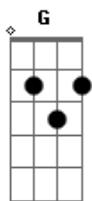

© ukulele-chords.com