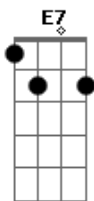

© ukulele-chords.com

© ukulele-chords.com