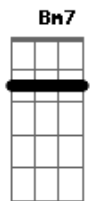

© ukulele-chords.com