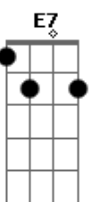

© ukulele-chords.com