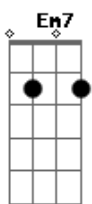

© ukulele-chords.com