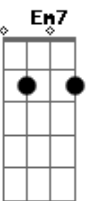

Al Bowlly - Isle Of Capri

Tom: D

Intro: A7 A7/13- D Edim A7 D

A7 A7/13- D Edim A7 D G
`Twas on the Isle of Capri that I found her
A7 D B7 Em7 A7
Beneath the shade of an old walnut tree
Em7 Edim A7
Oh, I can still see the flow'rs bloomin' round her
Edim D A7 D A7
Where we met on the Isle of Capri
A7 A7/13- D Edim A7 D G
She was as sweet as a rose at the dawning
A7 D Cdim Em7 A7
But somehow fate hadn't meant her for me
Em7 Edim A7

And though I sailed with the tide in the morning
Edim D A7 D A7
Still my heart's on the Isle of Capri
Bridge
G G D G Edim D
Summertime was nearly over, blue Italian sky above
G G D E7 Bm7
A7
I said "Lady, I'm a rover, can you spare a sweet word of love"
A7 A7/13- D Edim A7 D G
She whispered softly "It's best not to linger"
A7 D Cdim Em7 A7
And then as I kissed her hand I could see
Em7 Edim A7
She wore a lovely meatball on her finger
Edim D A7 D
'Twas goodbye at the Villa Capri

Acordes

© ukulele-chords.com

© ukulele-chords.com

© ukulele-chords.com

© ukulele-chords.com

© ukulele-chords.com

© ukulele-chords.com

© ukulele-chords.com