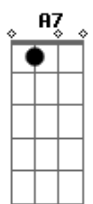

© ukulele-chords.com

© ukulele-chords.com