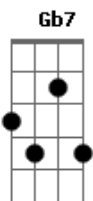

© ukulele-chords.com

© ukulele-chords.com