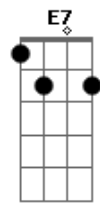

© ukulele-chords.com