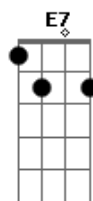

© ukulele-chords.com