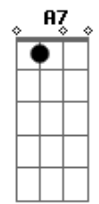

© ukulele-chords.com