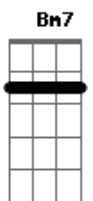

© ukulele-chords.com