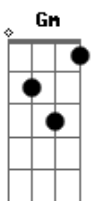

© ukulele-chords.com