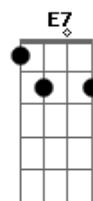

© ukulele-chords.com

© ukulele-chords.com