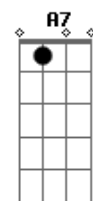

© ukulele-chords.com