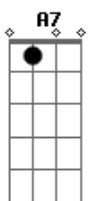

© ukulele-chords.com