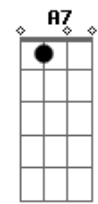

© ukulele-chords.com