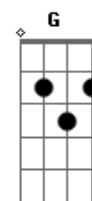

© ukulele-chords.com