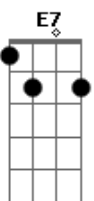

© ukulele-chords.com