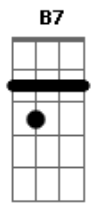

© ukulele-chords.com