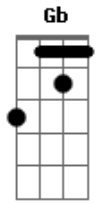

© ukulele-chords.com