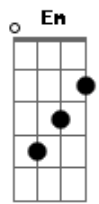

© ukulele-chords.com