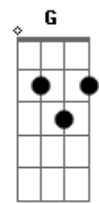

© ukulele-chords.com