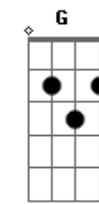

© ukulele-chords.com