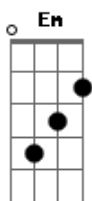

© ukulele-chords.com