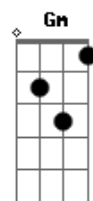

© ukulele-chords.com