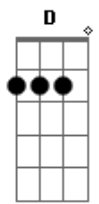

Al Bowlly - Got A Date With An Angel

Tom: D

D Gb7 B7
Got a date with an angel
Em Gm
Got to meet her at seven
D Bm7 E7
Got a date with an angel
A7 A7/13- D A7
And I'm on my way to Heaven
D Gb7 B7
She's so lovely beside me
Em Gm
And whatever betide me
D Bm7 E7
Got an angel to guide me
A7 A7/13- D D
So I'm on my way to Heaven

Bridge

G Gb
Soon, I'll hear the bells ring out
B7 E7
And the chorus will sing out
A7 D Gb7
When the pearly gates swing out
B7 E7 Em A7
She'll beckon to me
D Gb7 B7
I've been waiting a lifetime
Em Gm
For this evening at seven
D Bm7 E7
Got a date with an angel
A7 A7/13- D
And I'm on my way to Heaven

Acordes

© ukulele-chords.com