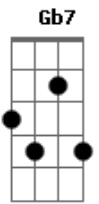

© ukulele-chords.com