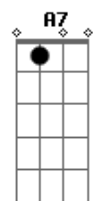

© ukulele-chords.com