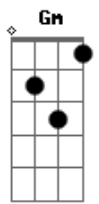

© ukulele-chords.com