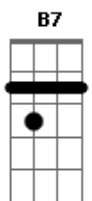

© ukulele-chords.com