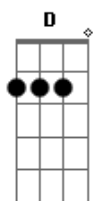

Al Bowlly - Got A Date With An Angel

Tom: D

D Gb7 B7
Got a date with an angel
Em Gm
Got to meet her at seven
D Bm7 E7
Got a date with an angel
A7 A7/13- D A7
And I'm on my way to Heaven
D Gb7 B7
She's so lovely beside me
Em Gm
And whatever betide me
D Bm7 E7
Got an angel to guide me
A7 A7/13- D D
So I'm on my way to Heaven

Bridge
G Gb
Soon, I'll hear the bells ring out
B7 E7
And the chorus will sing out
A7 D Gb7
When the pearly gates swing out
B7 E7 Em A7
She'll beckon to me
D Gb7 B7
I've been waiting a lifetime
Em Gm
For this evening at seven
D Bm7 E7
Got a date with an angel
A7 A7/13- D
And I'm on my way to Heaven

Acordes