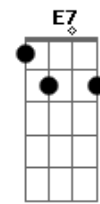

© ukulele-chords.com