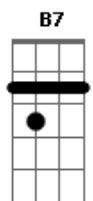

© ukulele-chords.com