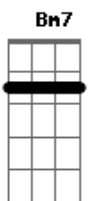

Al Bowlly - Got A Date With An Angel

Tom: D

D Gb7 B7
Got a date with an angel
Em Gm
Got to meet her at seven
D Bm7 E7
Got a date with an angel
A7 A7/13- D A7
And I'm on my way to Heaven
D Gb7 B7
She's so lovely beside me
Em Gm
And whatever betide me
D Bm7 E7
Got an angel to guide me
A7 A7/13- D D
So I'm on my way to Heaven

Bridge
G Gb
Soon, I'll hear the bells ring out
B7 E7
And the chorus will sing out
A7 D Gb7
When the pearly gates swing out
B7 E7 Em A7
She'll beckon to me
D Gb7 B7
I've been waiting a lifetime
Em Gm
For this evening at seven
D Bm7 E7
Got a date with an angel
A7 A7/13- D
And I'm on my way to Heaven

Acordes

© ukulele-chords.com

© ukulele-chords.com

© ukulele-chords.com

© ukulele-chords.com

© ukulele-chords.com

© ukulele-chords.com

© ukulele-chords.com

© ukulele-chords.com

© ukulele-chords.com

© ukulele-chords.com