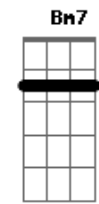

© ukulele-chords.com