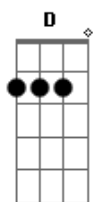

Dm
© ukulele-chords.com

D
© ukulele-chords.com