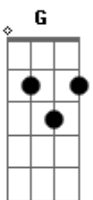

A7
© ukulele-chords.com

G
© ukulele-chords.com