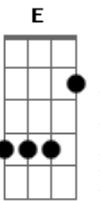

© ukulele-chords.com