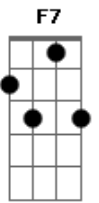

© ukulele-chords.com

© ukulele-chords.com

© ukulele-chords.com

© ukulele-chords.com