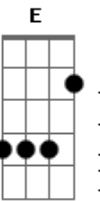

© ukulele-chords.com