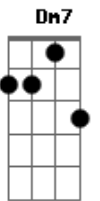

© ukulele-chords.com