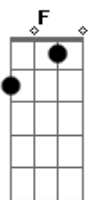

A
© ukulele-chords.com

F
© ukulele-chords.com