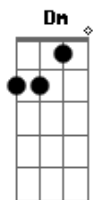

Al Bowlly - Close Your Eyes

Tom: C

Intro: E7-

Under a midnight sky
E7- F Am
Watching a single star
A7 G G C
Thrilled by the beauty up above
E E7- E7
Alone, just you and I
E7- F Am
With just a soft guitar
F E7- E7 Am
Thrilled by the beauty of our love
Am Dm
Close your eyes
Am Dm D Em F F7 F E7
Rest your head on my shoulder and sleep
E7- E7 Am Fdim Am
Close your eyes, and I will close mine
Am Dm

Close your eyes
Am Dm D Em F F7 F E7
Let's pretend that we're both counting sheep
E7- E7 Am Fdim Am A7
Close your eyes this is divine
A Em7 A7
Music plays
Em7 A7 Em7 A7 Edim A7
Something dreamy for dancing, while we're romancing
Cdim Am7
It's loves holiday
Dm7 F E7-
And love will be our guide
Am Dm
Close your eyes
Am Dm D Dm F F7 F E7
When you open them, Dear, I'll be near
E7- E7 Am
By your side
E7- Fdim Am
So won't you close your eyes
Fdim E7/13- A
Close your eyes

Acordes

Dm
© ukulele-chords.com