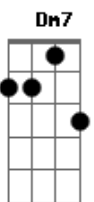

Al Bowlly - Close Your Eyes

Tom: C

Intro: E7-

Under a midnight sky
 E7- F Am
 Watching a single star
 A7 G G C
 Thrilled by the beauty up above
 E E7- E7
 Alone, just you and I
 E7- F Am
 With just a soft guitar
 F E7- E7 Am
 Thrilled by the beauty of our love
 Am Dm
 Close your eyes
 Am Dm D Em F F7 F E7
 Rest your head on my shoulder and sleep
 E7- E7 Am Fdim Am
 Close your eyes, and I will close mine
 Am Dm

Close your eyes
 Am Dm D Em F F7 F E7
 Let's pretend that we're both counting sheep
 E7- E7 Am Fdim Am A7
 Close your eyes this is divine
 A Em7 A7
 Music plays
 Em7 A7 Em7 A7 Edim A7
 Something dreamy for dancing, while we're romancing
 Cdim Am7
 It's loves holiday
 Dm7 F E7-
 And love will be our guide
 Am Dm
 Close your eyes
 Am Dm D Dm F F7 F E7
 When you open them, Dear, I'll be near
 E7- E7 Am
 By your side
 E7- Fdim Am
 So won't you close your eyes
 Fdim E7/13- A
 Close your eyes

E
© ukulele-chords.com

E7
© ukulele-chords.com

D
© ukulele-chords.com

Em
© ukulele-chords.com

F7
© ukulele-chords.com

Em7
© ukulele-chords.com

Am7
© ukulele-chords.com

Dm7
© ukulele-chords.com