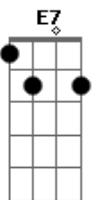

E
© ukulele-chords.com

E7
© ukulele-chords.com