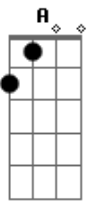

© ukulele-chords.com

© ukulele-chords.com