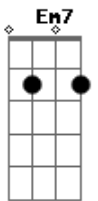

© ukulele-chords.com