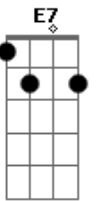

© ukulele-chords.com