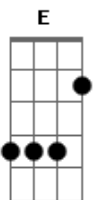

G
© ukulele-chords.com

E
© ukulele-chords.com