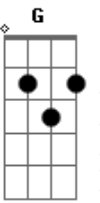

© ukulele-chords.com

© ukulele-chords.com