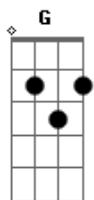

A7
© ukulele-chords.com

G
© ukulele-chords.com