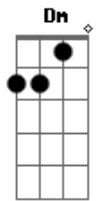

Al Bowlly - Close Your Eyes

Tom: C

Intro: E7-

Under a midnight sky
E7- F Am
Watching a single star
A7 G G C
Thrilled by the beauty up above
E E7- E7
Alone, just you and I
E7- F Am
With just a soft guitar
F E7- E7 Am
Thrilled by the beauty of our love
Am Dm
Close your eyes
Am Dm D Em F F7 F E7
Rest your head on my shoulder and sleep
E7- E7 Am Fdim Am
Close your eyes, and I will close mine
Am Dm

Close your eyes

Am Dm D Em F F7 F E7
Let's pretend that we're both counting sheep
E7- E7 Am Fdim Am A7
Close your eyes this is divine
A Em7 A7
Music plays
Em7 A7 Em7 A7 Edim A7
Something dreamy for dancing, while we're romancing
Cdim Am7
It's loves holiday
Dm7 F E7-
And love will be our guide
Am Dm
Close your eyes
Am Dm D Dm F F7 F E7
When you open them, Dear, I'll be near
E7- E7 Am
By your side
E7- Fdim Am
So won't you close your eyes
Fdim E7/13- A
Close your eyes

Acordes

© ukulele-chords.com