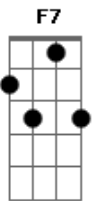

© ukulele-chords.com