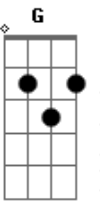

© ukulele-chords.com