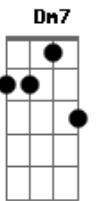

© ukulele-chords.com