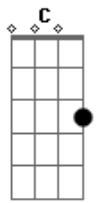

© ukulele-chords.com

© ukulele-chords.com