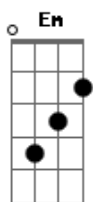

Dm
© ukulele-chords.com

C
© ukulele-chords.com

D
© ukulele-chords.com

Em
© ukulele-chords.com