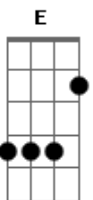

G
© ukulele-chords.com

E
© ukulele-chords.com