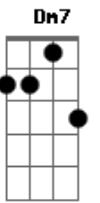

© ukulele-chords.com

© ukulele-chords.com

© ukulele-chords.com

© ukulele-chords.com