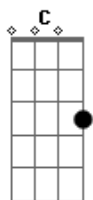

Dm
© ukulele-chords.com

C
© ukulele-chords.com