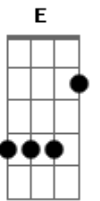

© ukulele-chords.com