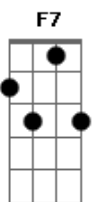

Al Bowlly - Close Your Eyes

Tom: C

Intro: E7-

Under a midnight sky
 E7- F Am
 Watching a single star
 A7 G G C
 Thrilled by the beauty up above
 E E7- E7
 Alone, just you and I
 E7- F Am
 With just a soft guitar
 F E7- E7 Am
 Thrilled by the beauty of our love
 Am Dm
 Close your eyes
 Am Dm D Em F F7 F E7
 Rest your head on my shoulder and sleep
 E7- E7 Am Fdim Am
 Close your eyes, and I will close mine
 Am Dm

Close your eyes
 Am Dm D Em F F7 F E7
 Let's pretend that we're both counting sheep
 E7- E7 Am Fdim Am A7
 Close your eyes this is divine
 A Em7 A7
 Music plays
 Em7 A7 Em7 A7 Edim A7
 Something dreamy for dancing, while we're romancing
 Cdim Am7
 It's loves holiday
 Dm7 F E7-
 And love will be our guide
 Am Dm
 Close your eyes
 Am Dm D Dm F F7 F E7
 When you open them, Dear, I'll be near
 E7- E7 Am
 By your side
 E7- Fdim Am
 So won't you close your eyes
 Fdim E7/13- A
 Close your eyes

E
© ukulele-chords.com

E7
© ukulele-chords.com

D
© ukulele-chords.com

Em
© ukulele-chords.com

F7
© ukulele-chords.com

Em7
© ukulele-chords.com

Am7
© ukulele-chords.com

Dm7
© ukulele-chords.com