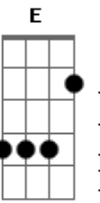

© ukulele-chords.com

© ukulele-chords.com