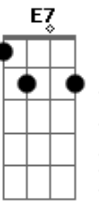

© ukulele-chords.com