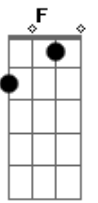

© ukulele-chords.com

© ukulele-chords.com