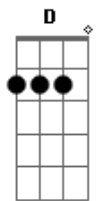

© ukulele-chords.com