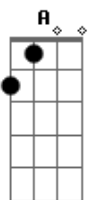

C
© ukulele-chords.com

A
© ukulele-chords.com