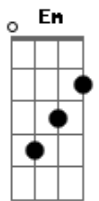

© ukulele-chords.com