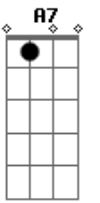

© ukulele-chords.com

© ukulele-chords.com