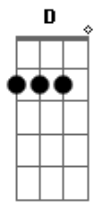

© ukulele-chords.com

© ukulele-chords.com