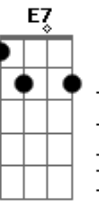

© ukulele-chords.com

© ukulele-chords.com