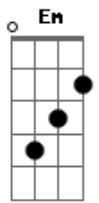

© ukulele-chords.com

© ukulele-chords.com

© ukulele-chords.com

© ukulele-chords.com