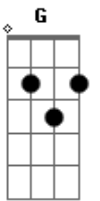

© ukulele-chords.com