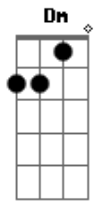

Al Bowlly - Close Your Eyes

Tom: C

Intro: E7-

Under a midnight sky
E7- F Am
Watching a single star
A7 G G C
Thrilled by the beauty up above
E E7- E7
Alone, just you and I
E7- F Am
With just a soft guitar
F E7- E7 Am
Thrilled by the beauty of our love
Am Dm
Close your eyes
Am Dm D Em F F7 F E7
Rest your head on my shoulder and sleep
E7- E7 Am Fdim Am
Close your eyes, and I will close mine
Am Dm

Close your eyes
Am Dm D Em F F7 F E7
Let's pretend that we're both counting sheep
E7- E7 Am Fdim Am A7
Close your eyes this is divine
A Em7 A7
Music plays
Em7 A7 Em7 A7 Edim A7
Something dreamy for dancing, while we're romancing
Cdim Am7
It's loves holiday
Dm7 F E7-
And love will be our guide
Am Dm
Close your eyes
Am Dm D Dm F F7 F E7
When you open them, Dear, I'll be near
E7- E7 Am
By your side
E7- Fdim Am
So won't you close your eyes
Fdim E7/13- A
Close your eyes

Acordes

© ukulele-chords.com