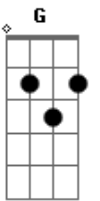

© ukulele-chords.com