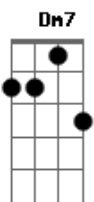

# Al Bowlly - Close Your Eyes

Tom: C

Intro: E7-

Under a midnight sky  
 E7- F Am  
 Watching a single star  
 A7 G G C  
 Thrilled by the beauty up above  
 E E7- E7  
 Alone, just you and I  
 E7- F Am  
 With just a soft guitar  
 F E7- E7 Am  
 Thrilled by the beauty of our love  
 Am Dm  
 Close your eyes  
 Am Dm D Em F F7 F E7  
 Rest your head on my shoulder and sleep  
 E7- E7 Am Fdim Am  
 Close your eyes, and I will close mine  
 Am Dm

Close your eyes  
 Am Dm D Em F F7 F E7  
 Let's pretend that we're both counting sheep  
 E7- E7 Am Fdim Am A7  
 Close your eyes this is divine  
 A Em7 A7  
 Music plays  
 Em7 A7 Em7 A7 Edim A7  
 Something dreamy for dancing, while we're romancing  
 Cdim Am7  
 It's loves holiday  
 Dm7 F E7-  
 And love will be our guide  
 Am Dm  
 Close your eyes  
 Am Dm D Dm F F7 F E7  
 When you open them, Dear, I'll be near  
 E7- E7 Am  
 By your side  
 E7- Fdim Am  
 So won't you close your eyes  
 Fdim E7/13- A  
 Close your eyes

E  
© ukulele-chords.com

E7  
© ukulele-chords.com

D  
© ukulele-chords.com

Em  
© ukulele-chords.com

F7  
© ukulele-chords.com

Em7  
© ukulele-chords.com

Am7  
© ukulele-chords.com

Dm7  
© ukulele-chords.com