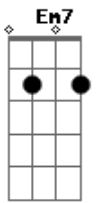

© ukulele-chords.com

© ukulele-chords.com

© ukulele-chords.com

© ukulele-chords.com