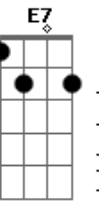

© ukulele-chords.com