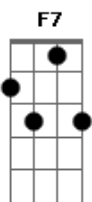

# Al Bowlly - Close Your Eyes

Tom: C

Intro: E7-

Under a midnight sky  
 E7- F Am  
 Watching a single star  
 A7 G G C  
 Thrilled by the beauty up above  
 E E7- E7  
 Alone, just you and I  
 E7- F Am  
 With just a soft guitar  
 F E7- E7 Am  
 Thrilled by the beauty of our love  
 Am Dm  
 Close your eyes  
 Am Dm D Em F F7 F E7  
 Rest your head on my shoulder and sleep  
 E7- E7 Am Fdim Am  
 Close your eyes, and I will close mine  
 Am Dm

Close your eyes  
 Am Dm D Em F F7 F E7  
 Let's pretend that we're both counting sheep  
 E7- E7 Am Fdim Am A7  
 Close your eyes this is divine  
 A Em7 A7  
 Music plays  
 Em7 A7 Em7 A7 Edim A7  
 Something dreamy for dancing, while we're romancing  
 Cdim Am7  
 It's loves holiday  
 Dm7 F E7-  
 And love will be our guide  
 Am Dm  
 Close your eyes  
 Am Dm D Dm F F7 F E7  
 When you open them, Dear, I'll be near  
 E7- E7 Am  
 By your side  
 E7- Fdim Am  
 So won't you close your eyes  
 Fdim E7/13- A  
 Close your eyes

E  
© ukulele-chords.com

E7  
© ukulele-chords.com

D  
© ukulele-chords.com

Em  
© ukulele-chords.com

F7  
© ukulele-chords.com

Em7  
© ukulele-chords.com

Am7  
© ukulele-chords.com

Dm7  
© ukulele-chords.com