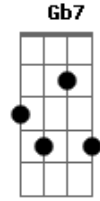

© ukulele-chords.com