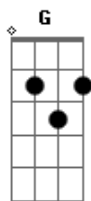

© ukulele-chords.com