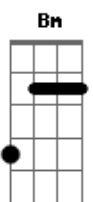

[Pré-Refrão]

(And why)
G Gbm Em E A
Should I spend time, running for my life

[Refrão]

Bm G A
And when the skies are open, we'll still be singing this
Bm G A
I know they're coming for me, we're not the pitchfork kids
Bm G A
Ooooooh, it's the loneliest life that we live
Bm G A
Ooooooh, we're not running with the pitchfork kids

(Bm)

[Segunda Parte]

Bm
The moon is upon us, gaining on us
G
She's crossed there, to stay
Bm G
We had to part, couldn't break her heart, cause her blood pumps through her veins

Bm G A
Oooooh, she's the rough and the rowdiest kid
Bm G A
Oooooh, and there's more where she lives

[Pré-Refrão]

Bm D
(And why)
G Gbm Em E A
Should I spend time, running for my life

[Refrão]

Bm G A
And when the skies are open, we'll still be singing this
Bm G A
I know they're coming for me, we're not the pitchfork kids
Bm G A
Ooooooh, it's the loneliest life that we live
Bm G A
Ooooooh, we're not running with the pitchfork kids

(Bm)

[Pré-Refrão]

Bm D
(And why)
G Gbm Em E A
Should I spend time, running for my life
(Bm G A)
(Bm G A)

[Refrão]

Bm G A
Ooooooh, it's the loneliest life that we live
Bm G A
Ooooooh, we're not running with the pitchfork kids
Bm G A
And when the skies are open, we'll still be singing this
Bm G A
I know they're coming for me, we're not the pitchfork kids
Bm G A
Ooooooh, it's the loneliest life that we live
Bm G A
Ooooooh, we're not running with the pitchfork kids

Acordes

© ukulele-chords.com