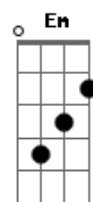

© ukulele-chords.com