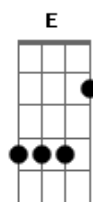

© ukulele-chords.com