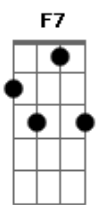

© ukulele-chords.com