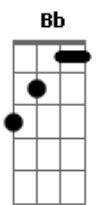

© ukulele-chords.com