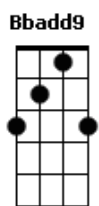

ukulele-chords.com