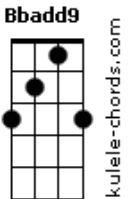

© ukulele-chords.com