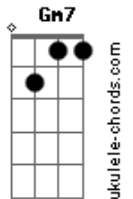

© ukulele-chords.com