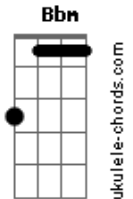

© ukulele-chords.com