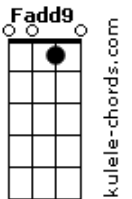

© ukulele-chords.com