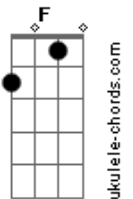

© ukulele-chords.com