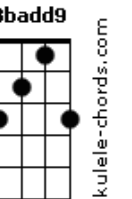

© ukulele-chords.com