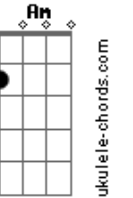

© ukulele-chords.com