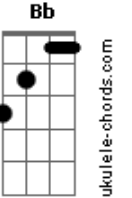

© ukulele-chords.com