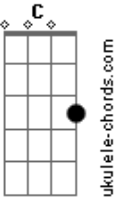

© ukulele-chords.com