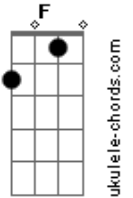

© ukulele-chords.com