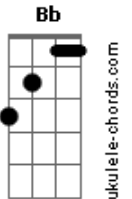

© ukulele-chords.com