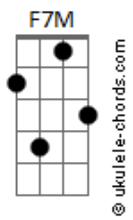

© ukulele-chords.com