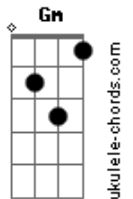

© ukulele-chords.com