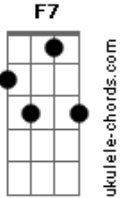

© ukulele-chords.com