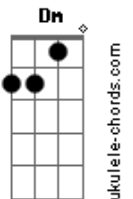

© ukulele-chords.com