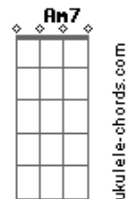

© ukulele-chords.com