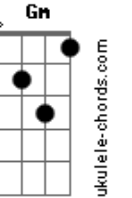

© ukulele-chords.com