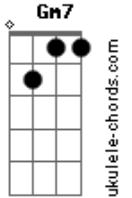

© ukulele-chords.com