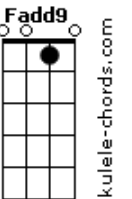

© ukulele-chords.com