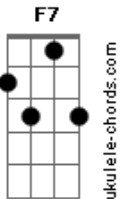

© ukulele-chords.com