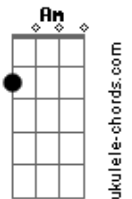

© ukulele-chords.com