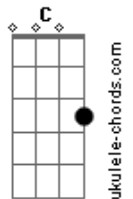

© ukulele-chords.com