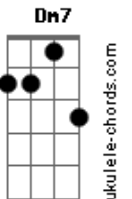

© ukulele-chords.com