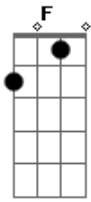

AJR - Infinity

tom:

G

[Primeira Parte]

C
Was it all in my head
Am
In an empty bed
F
And I told you that I need you
G Am
Baby can't you see I'm alone

C
I was lost in my feet
Am
On an empty street
F
So I save your seat Infinity
G Am
Forever figures five and three you know

C F
Hey! All our troubles gone
Am
Like when we were young
G
Take me back to where we all began
C F
Here we are again
Am
Like we should have been
G
Oh my lady can I have this dance
C F
Oooh
Am G
My lady Oooooh
C F
Hey! All our troubles gone
Am
Like when we were young
G
Take me back to where we all began

[Outro]

C F
Cross my heart and hope to die
Am G
Since you came into my life
F G
My mama says to pick the best
C
And you are it

Acordes

© ukulele-chords.com

© ukulele-chords.com

© ukulele-chords.com

© ukulele-chords.com