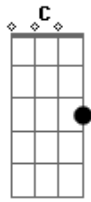

© ukulele-chords.com