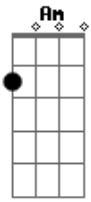

AJR - Infinity

tom:

G

[Primeira Parte]

C
Was it all in my head
Am
In an empty bed
F
And I told you that I need you
G Am
Baby can't you see I'm alone

C
I was lost in my feet
Am
On an empty street
F
So I save your seat Infinity
G Am
Forever figures five and three you know

C F
Hey! All our troubles gone
Am
Like when we were young
G
Take me back to where we all began
C F
Here we are again
Am
Like we should have been
G
Oh my lady can I have this dance
C F
Oooh
Am G
My lady Oooooh
C F
Hey! All our troubles gone
Am
Like when we were young
G
Take me back to where we all began

[Outro]

C F
Cross my heart and hope to die
Am G
Since you came into my life
F G
My mama says to pick the best
C
And you are it

Acordes

© ukulele-chords.com

© ukulele-chords.com

© ukulele-chords.com

© ukulele-chords.com