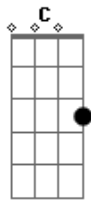

# AJR - Big White Bed

tom:

Intro: G C G Am  
Em C G  
G C G Am  
Em C G

[Primeira Parte]

G C G Am Em C G  
All I want is you, my dear  
G C G Am Em C G  
We will live up on the tree  
G C G Am Em C G  
In a big white house, in a big white bed  
G C G Am Em C G  
Darling, this is not the end

[G D Em G C]  
[G D Em C G]

[Segunda Parte]

G C G Am Em C G  
All I want is you, my dear

## Acordes

© ukulele-chords.com

© ukulele-chords.com

© ukulele-chords.com

© ukulele-chords.com

© ukulele-chords.com

G C G Am Em C G  
We will live up on the tree  
G C G Am Em C G  
In a big white house, in a big white bed  
G C G Am Em C G  
Darling, this is not the end