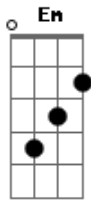

AJR - Big White Bed

tom:

Intro: G C G Am
Em C G
G C G Am
Em C G

[Primeira Parte]

G C G Am Em C G
All I want is you, my dear
G C G Am Em C G
We will live up on the tree
G C G Am Em C G
In a big white house, in a big white bed
G C G Am Em C G
Darling, this is not the end

[G D Em G C]
[G D Em C G]

[Segunda Parte]

G C G Am Em C G
All I want is you, my dear

Acordes

© ukulele-chords.com

© ukulele-chords.com

© ukulele-chords.com

© ukulele-chords.com

© ukulele-chords.com

G C G Am Em C G
We will live up on the tree
G C G Am Em C G
In a big white house, in a big white bed
G C G Am Em C G
Darling, this is not the end

(G D Em G C)
(G D Em C G)

[Ponte]

G C G Am Em C G
Watching clouds overhead, here she lies in her bed
G C G Am Em C G
There's a long day ahead, she is lost in her bed