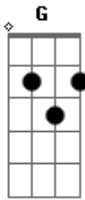

AJR - Big White Bed

tom:
G
All I want is you, my dear
G Em G
We will live up on the tree
G Em G
In a big white house, in a big white bed
G Em G
Darling, this is not the end

(G D Em)
(G C)
(G D Em)
(G C)

G Em G
All I want is you, my dear
G Em G
We will live up on the tree
G Em G
In a big white house, in a big white bed
G Em G
Darling, this is not the end

(G D Em)
(G C)
(G D Em)
(G C)

Acordes

© ukulele-chords.com