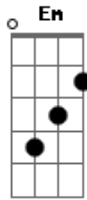

© ukulele-chords.com