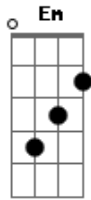

AJR - Big White Bed

tom:
 G
 All I want is you, my dear
 G Em G
 We will live up on the tree
 G Em G
 In a big white house, in a big white bed
 G Em G
 Darling, this is not the end

(G D Em)
 (G C)
 (G D Em)
 (G C)

G Em G
 All I want is you, my dear
 G Em G
 We will live up on the tree
 G Em G
 In a big white house, in a big white bed
 G Em G
 Darling, this is not the end

(G D Em)
 (G C)
 (G D Em)
 (G C)

Acordes

© ukulele-chords.com

© ukulele-chords.com

© ukulele-chords.com

© ukulele-chords.com

G
 Watching clouds overhead
 Em G
 Here she lies in her bed
 G
 There's a long day ahead
 Em G
 She is lost in her bed

G
 Watching clouds overhead
 Em G
 Here she lies in her bed
 G
 There's a long day ahead
 Em G
 She is lost in her bed