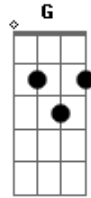

F G C Am  
I wanna know, have you ever seen the rain?  
F G C Am  
I wanna know, have you ever seen the rain  
F G C  
Comin' down on a sunny day?

## Acordes

© ukulele-chords.com

© ukulele-chords.com

© ukulele-chords.com

© ukulele-chords.com

Summerday and days before  
C  
Sun is cold and rain is hard  
G C  
I know, been that way for all my time  
C  
When it's over, so they say  
C  
It'll rain a sunny day  
G C  
I know, shinin' down like water  
  
F G C Am  
I wanna know, have you ever seen the rain?  
F G C Am  
I wanna know, have you ever seen the rain  
F G C  
Comin' down on a sunny day?  
  
F G C Am  
I wanna know, have you ever seen the rain?  
F G C Am  
I wanna know, have you ever seen the rain  
F G C  
Comin' down on a sunny day?