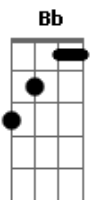

© ukulele-chords.com