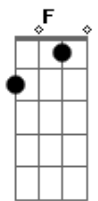

Air Traffic - Time Goes By

Tom: F
Intro: C Dm Am F C Dm Am F

C Dm Am
As time goes by
F C
You break the spell
Dm Am F
And you don't tell everyone
C Dm Am F C
But I can't describe this feeling inside
Dm Am F
It's bringing me down
(C Dm Am F C Dm Am F)

C Dm Am
We talk all night
F C
And into the day
Dm Am F
'Til there's no more to say
C Dm Am F C
And when we're all done you say it's been fun
Dm Am F
But it's better this way

C Dm Am
It's you that I need
F C
It's you that I need
Dm Am F
It's you, and I'm sure it's always been
C Dm Am
It's you that I need
F C
It's you that I need
Dm Am F
It's you, and I'm sure it's always been
C Dm Am

Time's run out
F C
I'm losing control
Dm Am F
I wish there was more
C Dm Am
But those wheels won't wait
F C Dm Am F
Like tears on my face, they're rolling away

C Dm Am
It's you that I need
F C
It's you that I need
Dm Am F
It's you, and I'm sure it's always been
C Dm Am
It's you that I need
F C
It's you that I need
Dm Am F
It's you, and I'm sure it's always been

Gm Dm Bb C F
All the love that we had, you let it all down
Gm Dm Bb C F
All the love that we had, you let it all down

C Dm Am
It's you that I need
F C
It's you that I need
Dm Am F
It's you, and I'm sure it's always been
C Dm Am
It's you that I need
F C
It's you that I need
Dm Am F
It's you, and I'm sure it's always been

Acordes

© ukulele-chords.com