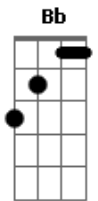

© ukulele-chords.com