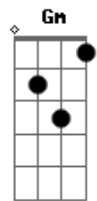

© ukulele-chords.com