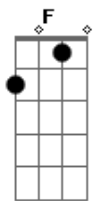

Air Traffic - Time Goes By

Tom: F
Intro: C Dm Am F C Dm Am F

C Dm Am
As time goes by
F C
You break the spell
Dm Am F
And you don't tell everyone
C Dm Am F C
But I can't describe this feeling inside
Dm Am F
It's bringing me down
(C Dm Am F C Dm Am F)

C Dm Am
We talk all night
F C
And into the day
Dm Am F
'Til there's no more to say
C Dm Am F C
And when we're all done you say it's been fun
Dm Am F
But it's better this way

C Dm Am
It's you that I need
F C
It's you that I need
Dm Am F
It's you, and I'm sure it's always been
C Dm Am
It's you that I need
F C
It's you that I need
Dm Am F
It's you, and I'm sure it's always been

C Dm Am

Time's run out
F C
I'm losing control
Dm Am F
I wish there was more
C Dm Am
But those wheels won't wait
F C Dm Am F
Like tears on my face, they're rolling away

C Dm Am
It's you that I need
F C
It's you that I need
Dm Am F
It's you, and I'm sure it's always been
C Dm Am
It's you that I need
F C
It's you that I need
Dm Am F
It's you, and I'm sure it's always been

Gm Dm Bb C F
All the love that we had, you let it all down
Gm Dm Bb C F
All the love that we had, you let it all down

C Dm Am
It's you that I need
F C
It's you that I need
Dm Am F
It's you, and I'm sure it's always been
C Dm Am
It's you that I need
F C
It's you that I need
Dm Am F
It's you, and I'm sure it's always been

Acordes

© ukulele-chords.com