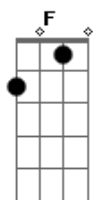

Air Traffic - Time Goes By

Tom: F
Intro: C Dm Am F C Dm Am F

C Dm Am
As time goes by
F C
You break the spell
Dm Am F
And you don't tell everyone
C Dm Am F C
But I can't describe this feeling inside
Dm Am F
It's bringing me down
(C Dm Am F C Dm Am F)

C Dm Am
We talk all night
F C
And into the day
Dm Am F
'Til there's no more to say
C Dm Am F C
And when we're all done you say it's been fun
Dm Am F
But it's better this way

C Dm Am
It's you that I need
F C
It's you that I need
Dm Am F
It's you, and I'm sure it's always been
C Dm Am
It's you that I need
F C
It's you that I need
Dm Am F
It's you, and I'm sure it's always been
C Dm Am

Time's run out
F C
I'm losing control
Dm Am F
I wish there was more
C Dm Am
But those wheels won't wait
F C Dm Am F
Like tears on my face, they're rolling away

C Dm Am
It's you that I need
F C
It's you that I need
Dm Am F
It's you, and I'm sure it's always been
C Dm Am
It's you that I need
F C
It's you that I need
Dm Am F
It's you, and I'm sure it's always been

Gm Dm Bb C F
All the love that we had, you let it all down
Gm Dm Bb C F
All the love that we had, you let it all down

C Dm Am
It's you that I need
F C
It's you that I need
Dm Am F
It's you, and I'm sure it's always been
C Dm Am
It's you that I need
F C
It's you that I need
Dm Am F
It's you, and I'm sure it's always been

Acordes

© ukulele-chords.com