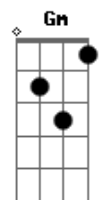

© ukulele-chords.com