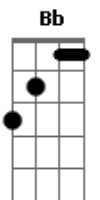

© ukulele-chords.com