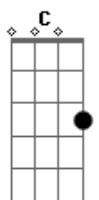

© ukulele-chords.com