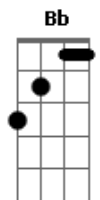

© ukulele-chords.com