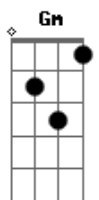

© ukulele-chords.com