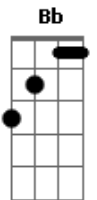

© ukulele-chords.com