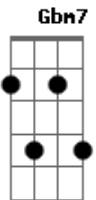

© ukulele-chords.com