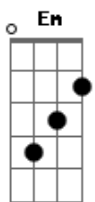

© ukulele-chords.com