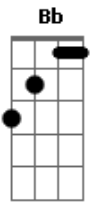

© ukulele-chords.com