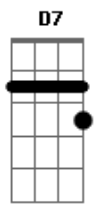

© ukulele-chords.com