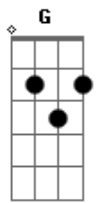

© ukulele-chords.com