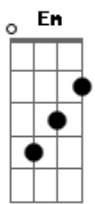

© ukulele-chords.com