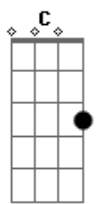

© ukulele-chords.com