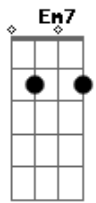

It would take a strong, strong wind

(D Gbm7 G7 Em7 D)

Acordes

© ukulele-chords.com

© ukulele-chords.com

© ukulele-chords.com

© ukulele-chords.com

© ukulele-chords.com