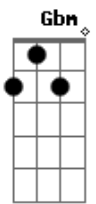

© ukulele-chords.com