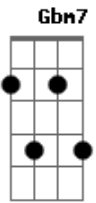

A
This time I won't let you leave

G D Em7 A
I'm holding on to you, forever,

A
I'm never letting go

G D
The time I spent away from you
Em7 Bm7

Bb F
was time that made me see
I need to live this life with you

Em7 D G
I need you here with me

A A D Gbm7 G
Now it would take a strong, strong wind
Gbm7 Bm7 (Gbm7 D)

To take me from your arms again
Em7 A

To take me from your side

A D Gbm7 G7
It would take a strong, strong wind
Gbm7 Em7

G D Em7
To the arms they need
A7sus4 A
And I need you like the air I breathe

G D Em7
The time I spent away from you was time

Bm7
lost in the rain

Bb F
I'm meant to live this life with you

Em7 D G
That's something nothing can change

It would take a strong, strong wind

(D Gbm7 G7 Em7 D)

Acordes

© ukulele-chords.com

© ukulele-chords.com

© ukulele-chords.com

© ukulele-chords.com

© ukulele-chords.com