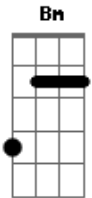

^C
Reach for a star and I'll show you a plan

^{Am}
I figured it out

^G (G Gb G B A) - somente o
baixo)

What I needed was someone to show me

^{Am} ^{Bm}
You know you can't fool me

^C ^G (G Gb E somente o baixo)

^C ^G
I've been loving you too long

^{Em} ^{Am}
It started so easy

^A ^C
You want to carry on (want to carry on)

Chorus

^{Am} ^{Bm}
You know you can't fool me

^C ^G
I've been loving you too long

^{Em} ^{Am}
It started so easy

^A ^C
You want to carry on (want to carry on)

Chorus

(G) - C - Am - G)

Now I'm lost, lost in love, lost in love, lost in love

Now I'm lost, lost in love, lost in love, lost in love

Lost in love, lost in love, lost in love

Lost in love, lost in love, lost in love

Cifra e Tab: Nielson Rocha

Acordes

© ukulele-chords.com

© ukulele-chords.com

© ukulele-chords.com

© ukulele-chords.com

© ukulele-chords.com