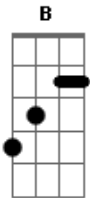

Air Supply - Lost in Love

Tom: C
Intro:

^G I realize the best part of love is the thinnest slice
^C And it don't count for much

^{Am} but I'm not letting go

^G I believe there's still much to believe in
^C So lift your eyes if you feel you can

^C Reach for a star and I'll show you a plan

^{Am} I figured it out

^G (G Gb G B A) - somente o

baixo)
^{Am} What I needed was someone to show me

^{Bm} You know you can't fool me

^C I've been loving you too long ^G (G Gb E somente o baixo)

^{Em} It started so easy ^{Am}

^A You want to carry on (want to carry on)

^C Chorus

Refrão:
^G Lost in love and I don't know much

^C Was I thinking aloud

Fell out of touch
^{Am}

But I'm back on my feet

^G Eager to be what you wanted
So lift your eyes if you feel you can

Cifra e Tab: Nielson Rocha

Acordes

© ukulele-chords.com

© ukulele-chords.com

© ukulele-chords.com

© ukulele-chords.com

© ukulele-chords.com

© ukulele-chords.com