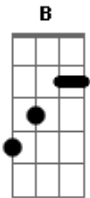

Air Supply - Lost in Love

Tom: C
Intro:

^G
I realize the best part of love is the thinnest slice
And it don't count for much

^{Am}
but I'm not letting go

^G
I believe there's still much to believe in
So lift your eyes if you feel you can

^C
Reach for a star and I'll show you a plan

^{Am}
I figured it out

^G (G Gb G B A) - somente o
baixo)

What I needed was someone to show me

^{Am} ^{Bm}
You know you can't fool me

^C ^G (G Gb E somente o baixo)

^A ^C
You want to carry on (want to carry on)

Chorus

(G) - C - Am - G)

Now I'm lost, lost in love, lost in love, lost in love

Now I'm lost, lost in love, lost in love, lost in love

Lost in love, lost in love, lost in love

Lost in love, lost in love, lost in love

Cifra e Tab: Nielson Rocha

Acordes

© ukulele-chords.com

© ukulele-chords.com

© ukulele-chords.com

© ukulele-chords.com

© ukulele-chords.com