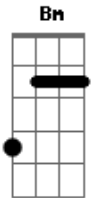

^C Reach for a star and I'll show you a plan

^{Am} I figured it out

^G (G Gb G B A) - somente o

baixo)
^{Am} What I needed was someone to show me

^{Bm} You know you can't fool me

^C I've been loving you too long ^G (G Gb E somente o baixo)

^{Em} It started so easy ^{Am}

^A You want to carry on (want to carry on)

^C Chorus

Refrão:
^G Lost in love and I don't know much

^C Was I thinking aloud

Fell out of touch
^{Am}

But I'm back on my feet

^G Eager to be what you wanted
So lift your eyes if you feel you can

(G) - C - Am - G)

Now I'm lost, lost in love, lost in love, lost in love

Now I'm lost, lost in love, lost in love, lost in love

Lost in love, lost in love, lost in love

Lost in love, lost in love, lost in love

Cifra e Tab: Nielson Rocha

Acordes

© ukulele-chords.com

© ukulele-chords.com

© ukulele-chords.com

© ukulele-chords.com

© ukulele-chords.com

© ukulele-chords.com