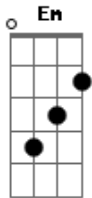

© ukulele-chords.com