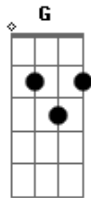

^C
Reach for a star and I'll show you a plan

^{Am}
I figured it out

^G (G Gb G B A) - somente o
baixo)

What I needed was someone to show me

^{Am} ^{Bm}
You know you can't fool me

^C ^G (G Gb E somente o baixo)

^C ^G
I've been loving you too long

^{Em} ^{Am}
It started so easy

^A ^C
You want to carry on (want to carry on)

Chorus

^{Am} ^{Bm}
You know you can't fool me

^C ^G
I've been loving you too long

^{Em} ^{Am}
It started so easy

^A ^C
You want to carry on (want to carry on)

Chorus

(G) - C - Am - G)

Now I'm lost, lost in love, lost in love, lost in love

Now I'm lost, lost in love, lost in love, lost in love

Lost in love, lost in love, lost in love

Lost in love, lost in love, lost in love

Cifra e Tab: Nielson Rocha

Acordes

© ukulele-chords.com

© ukulele-chords.com

© ukulele-chords.com

© ukulele-chords.com

© ukulele-chords.com