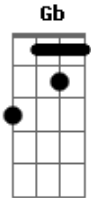

^C Reach for a star and I'll show you a plan

^{Am} I figured it out

^G (G Gb G B A) - somente o

baixo)
^{Am} What I needed was someone to show me

^{Bm} You know you can't fool me

^C I've been loving you too long ^G (G Gb E somente o baixo)

^{Em} It started so easy ^{Am}

^A You want to carry on (want to carry on)

^C Chorus

Refrão:
^G Lost in love and I don't know much

^C Was I thinking aloud

Fell out of touch
^{Am}

But I'm back on my feet

^G Eager to be what you wanted
So lift your eyes if you feel you can

(G) - C - Am - G)

Now I'm lost, lost in love, lost in love, lost in love

Now I'm lost, lost in love, lost in love, lost in love

Lost in love, lost in love, lost in love

Lost in love, lost in love, lost in love

Cifra e Tab: Nielson Rocha

Acordes

© ukulele-chords.com

© ukulele-chords.com

© ukulele-chords.com

© ukulele-chords.com

© ukulele-chords.com

© ukulele-chords.com