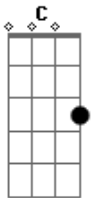

^C
Reach for a star and I'll show you a plan

^{Am}
I figured it out

^G (G Gb G B A) - somente o
baixo)

What I needed was someone to show me

^{Am} ^{Bm}
You know you can't fool me

^C ^G (G Gb E somente o baixo)

^C ^G
I've been loving you too long

^{Em} ^{Am}
It started so easy

^A ^C
You want to carry on (want to carry on)

Chorus

^{Am} ^{Bm}
You know you can't fool me

^C ^G
I've been loving you too long

^{Em} ^{Am}
It started so easy

^A ^C
You want to carry on (want to carry on)

Chorus

(G) - C - Am - G)

Now I'm lost, lost in love, lost in love, lost in love

Now I'm lost, lost in love, lost in love, lost in love

Lost in love, lost in love, lost in love

Lost in love, lost in love, lost in love

Cifra e Tab: Nielson Rocha

Acordes

© ukulele-chords.com

© ukulele-chords.com

© ukulele-chords.com

© ukulele-chords.com

© ukulele-chords.com