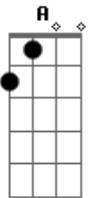

© ukulele-chords.com