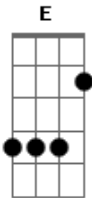

^C Reach for a star and I'll show you a plan

^{Am} I figured it out

^G (G Gb G B A) - somente o

baixo)
^{Am} What I needed was someone to show me

^{Bm} You know you can't fool me

^C I've been loving you too long ^G (G Gb E somente o baixo)

^{Em} It started so easy ^{Am}

^A You want to carry on (want to carry on)

^C Chorus

Refrão:
^G Lost in love and I don't know much

^C Was I thinking aloud

Fell out of touch
^{Am}

But I'm back on my feet

^G Eager to be what you wanted
So lift your eyes if you feel you can

(G) - C - Am - G)

Now I'm lost, lost in love, lost in love, lost in love

Now I'm lost, lost in love, lost in love, lost in love

Lost in love, lost in love, lost in love

Lost in love, lost in love, lost in love

Cifra e Tab: Nielson Rocha

Acordes

© ukulele-chords.com

© ukulele-chords.com

© ukulele-chords.com

© ukulele-chords.com

© ukulele-chords.com

© ukulele-chords.com