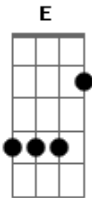

© ukulele-chords.com