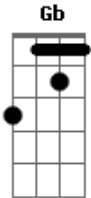

^C
Reach for a star and I'll show you a plan

^{Am}
I figured it out

^G (G Gb G B A) - somente o
baixo)

What I needed was someone to show me

^{Am} ^{Bm}
You know you can't fool me

^C ^G (G Gb E somente o baixo)

^A ^C
You want to carry on (want to carry on)

Chorus

(G) - C - Am - G)

Now I'm lost, lost in love, lost in love, lost in love

Now I'm lost, lost in love, lost in love, lost in love

Lost in love, lost in love, lost in love

Lost in love, lost in love, lost in love

Cifra e Tab: Nielson Rocha

Acordes

© ukulele-chords.com

© ukulele-chords.com

© ukulele-chords.com

© ukulele-chords.com

© ukulele-chords.com