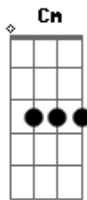

© ukulele-chords.com