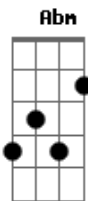

© ukulele-chords.com