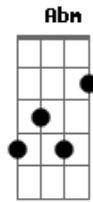

© ukulele-chords.com