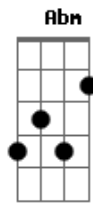

© ukulele-chords.com