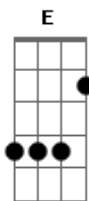

© ukulele-chords.com