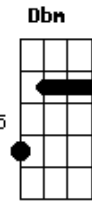

ukulele-chords.com