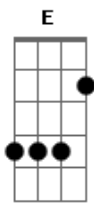

© ukulele-chords.com