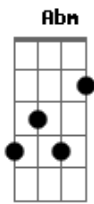

© ukulele-chords.com