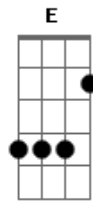

© ukulele-chords.com