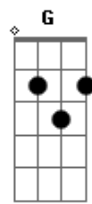

© ukulele-chords.com