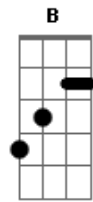

© ukulele-chords.com