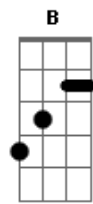

© ukulele-chords.com