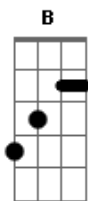

© ukulele-chords.com