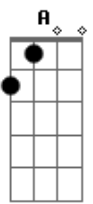

Air Supply - I Can't Believe My Eyes

Tom: A
Intro: (D Bm Gbm G A D) 2X
Troca rápida de Bm para Gbm

D Gbm Bm G
I've dance alone a thousand times
G Abm
To songs that no one else could even hear
D Bm
I've reached into the flame of love?
G Gbm G
I couldn't hold it and it disappeared
D Bm A G
I've lived to learn to hate the blues
Bm Gbm G
I've lived with ev'rything but you

E
I can't believe my eyes
B Dbm
I see you here
B A
Lookin' just the way you should
E
Ooh
D B E
So good, it's too good to be true
B Dbm B A
I've lived my life to be lyin' here with you
E
ooh
D B E
And I can't believe my eyes

D Bm Gbm G A D

D Gbm Cm G
I've felt the empty hands of time
G Abm
As they were stealin' all my life away
D Bm
I've heard the silence deep inside?

G Gbm G
Waiting for words that lovers could not say
D Bm A G
You turn a little into stone
Bm Gbm G
With ev'ry day you live alone

E
I can't believe my eyes
B Dbm
I see you here
B A
Lookin' just the way you should
E
Ooh
D B E
So good, it's too good to be true
B Dbm B A
I've lived my life to be lyin' here with you
E
ooh

D B
Still, when I see you
D B E
I can't believe my eyes

B Dbm
I see you here
B A
Lookin' just the way you should
E
Ooh
D B E
So good, it's too good to be true
B Dbm B A
I've lived my life to be lyin' here with you
E
ooh

D B
Still, when I see you
D B E
I can't believe my eyes

Acordes

© ukulele-chords.com