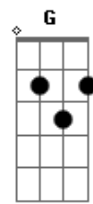

© ukulele-chords.com