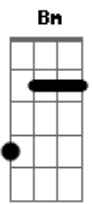

Air Supply - I Can't Believe My Eyes

Tom: A
Intro: (D Bm Gbm G A D) 2X
Troca rápida de Bm para Gbm

D Gbm Bm G
I've dance alone a thousand times
G Abm
To songs that no one else could even hear
D Bm
I've reached into the flame of love?
G Gbm G
I couldn't hold it and it disappeared
D Bm A G
I've lived to learn to hate the blues
Bm Gbm G
I've lived with ev'rything but you

E
I can't believe my eyes
B Dbm
I see you here
B A
Lookin' just the way you should
E
Ooh
D B E
So good, it's too good to be true
B Dbm B A
I've lived my life to be lyin' here with you
E
ooh
D B E
And I can't believe my eyes

D Bm Gbm G A D

D Gbm Cm G
I've felt the empty hands of time
G Abm
As they were stealin' all my life away
D Bm
I've heard the silence deep inside?

G Gbm G
Waiting for words that lovers could not say
D Bm A G
You turn a little into stone
Bm Gbm G
With ev'ry day you live alone

E
I can't believe my eyes
B Dbm
I see you here
B A
Lookin' just the way you should
E
Ooh
D B E
So good, it's too good to be true
B Dbm B A
I've lived my life to be lyin' here with you
E
ooh

D B
Still, when I see you
D B E
I can't believe my eyes

B Dbm
I see you here
B A
Lookin' just the way you should
E
Ooh
D B E
So good, it's too good to be true
B Dbm B A
I've lived my life to be lyin' here with you
E
ooh

D B
Still, when I see you
D B E
I can't believe my eyes

Acordes

© ukulele-chords.com

© ukulele-chords.com

© ukulele-chords.com

© ukulele-chords.com

© ukulele-chords.com

© ukulele-chords.com

© ukulele-chords.com

© ukulele-chords.com

ukulele-chords.com

© ukulele-chords.com