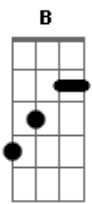

© ukulele-chords.com