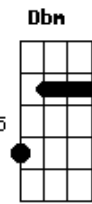

© ukulele-chords.com