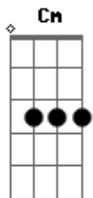

© ukulele-chords.com