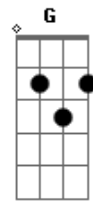

© ukulele-chords.com