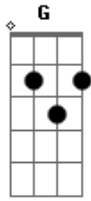

Air Supply - All Out Of Love Intro

Tom: **C**

I was looking at some of the various works in this archive and stumbled across this song. The two chord versions are so off I felt obligated to register an account and at least try to give people something in the 'right key'.

I've posted this under TAB, it is actually Chords with finger picking. I hope you find this info. helpful. Listening to the song while playing should hopefully make this fairly accurate.

Good Luck
YD

All Out Of Love
(Graham Russell, Clive Davis)

Barre Chords: **C / G / F** then **F / G / C**
Intro: **C** **G** **F** **F**
G

REPEAT

Acordes

© ukulele-chords.com

© ukulele-chords.com

© ukulele-chords.com

© ukulele-chords.com