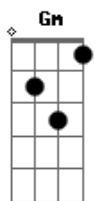

© ukulele-chords.com