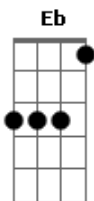

© ukulele-chords.com