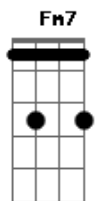

© ukulele-chords.com