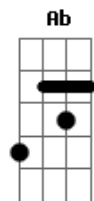

© ukulele-chords.com