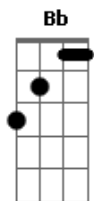

© ukulele-chords.com