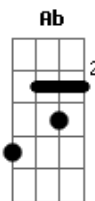

© ukulele-chords.com