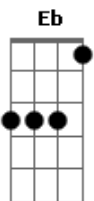

© ukulele-chords.com