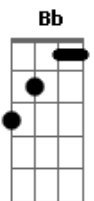

© ukulele-chords.com