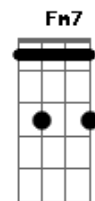

© ukulele-chords.com