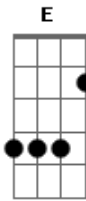

Ailla - Fake Love

tom:
 Gbm
 Pay attention
 D A E
 I need you look me
 Gbm D
 My inspiration

Acordes

© ukulele-chords.com

© ukulele-chords.com

© ukulele-chords.com

© ukulele-chords.com

It's a luck girl
 Fake love fake love fake love
 Fake love Fake Love Fake love Fake love
 This is fake love