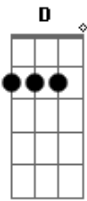

Ailla - Fake Love

tom:

Gbm

Gbm

Pay attention

I need you look me

My inspiration

Acordes

© ukulele-chords.com

© ukulele-chords.com

© ukulele-chords.com

© ukulele-chords.com

It's a luck girl

Fake love fake love fake love

Fake love Fake Love Fake love Fake love

This is fake love