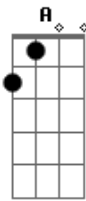

Ailla - Fake Love

tom:
 Gbm
 Pay attention
 D A E
 I need you look me
 Gbm D
 My inspiration

Acordes

© ukulele-chords.com

© ukulele-chords.com

© ukulele-chords.com

© ukulele-chords.com

It's a luck girl
 Fake love fake love fake love
 Fake love Fake Love Fake love Fake love
 This is fake love