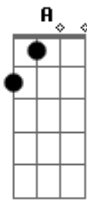

Ailla - Fake Love

tom:

Gbm

Gbm

Pay attention

I need you look me

My inspiration

Acordes

© ukulele-chords.com

© ukulele-chords.com

© ukulele-chords.com

© ukulele-chords.com

It's a luck girl

Fake love fake love fake love

Fake love Fake Love Fake love Fake love

This is fake love