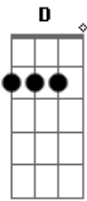

Ailla - Fake Love

tom:
 Gbm
 Pay attention
 D A E
 I need you look me
 Gbm D
 My inspiration

Acordes

© ukulele-chords.com

© ukulele-chords.com

© ukulele-chords.com

© ukulele-chords.com

It's a luck girl
 Fake love fake love fake love
 Fake love Fake Love Fake love Fake love
 This is fake love