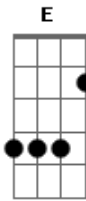

# Ailla - Fake Love

tom:  
 Gbm  
 Pay attention  
 D A E  
 I need you look me  
 Gbm D  
 My inspiration

## Acordes

© ukulele-chords.com

© ukulele-chords.com

© ukulele-chords.com

© ukulele-chords.com

It's a luck girl  
 Fake love fake love fake love  
 Fake love Fake Love Fake love Fake love  
 This is fake love