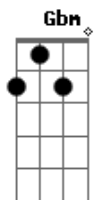

Ailla - Fake Love

tom:
 Gbm
 Pay attention
 D A E
 I need you look me
 Gbm D
 My inspiration

Acordes

© ukulele-chords.com

© ukulele-chords.com

© ukulele-chords.com

© ukulele-chords.com

It's a luck girl
 Fake love fake love fake love
 Fake love Fake Love Fake love Fake love
 This is fake love