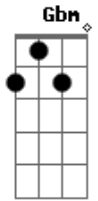

Ailla - Fake Love

tom:

Gbm

Gbm

Pay attention

I need you look me

My inspiration

Acordes

© ukulele-chords.com

© ukulele-chords.com

© ukulele-chords.com

© ukulele-chords.com

It's a luck girl

Fake love fake love fake love

Fake love Fake Love Fake love Fake love

This is fake love