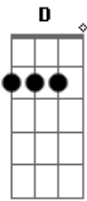

# Ailla - Fake Love

tom:  
 Gbm  
 Pay attention  
 D A E  
 I need you look me  
 Gbm D  
 My inspiration

## Acordes

© ukulele-chords.com

© ukulele-chords.com

© ukulele-chords.com

© ukulele-chords.com

It's a luck girl  
 Fake love fake love fake love  
 Fake love Fake Love Fake love Fake love  
 This is fake love