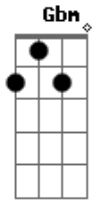

# Ailla - Fake Love

tom:  
 Gbm  
 Pay attention  
 D A E  
 I need you look me  
 Gbm D  
 My inspiration

## Acordes

© ukulele-chords.com

© ukulele-chords.com

© ukulele-chords.com

© ukulele-chords.com

It's a luck girl  
 Fake love fake love fake love  
 Fake love Fake Love Fake love Fake love  
 This is fake love