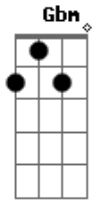

Ailla - Fake Love

tom:
 Gbm
 Pay attention
 D A E
 I need you look me
 Gbm D
 My inspiration

Acordes

© ukulele-chords.com

© ukulele-chords.com

© ukulele-chords.com

© ukulele-chords.com

It's a luck girl
 Fake love fake love fake love
 Fake love Fake Love Fake love Fake love
 This is fake love