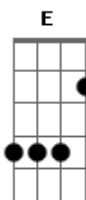

Ailla - Fake Love

tom:
 Gbm
 Pay attention
 D A E
 I need you look me
 Gbm D
 My inspiration

Acordes

© ukulele-chords.com

© ukulele-chords.com

© ukulele-chords.com

© ukulele-chords.com

It's a luck girl
 Fake love fake love fake love
 Fake love Fake Love Fake love Fake love
 This is fake love