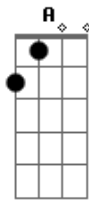

Ailla - Fake Love

tom:

Gbm

Gbm

Pay attention

I need you look me

My inspiration

Acordes

© ukulele-chords.com

© ukulele-chords.com

© ukulele-chords.com

© ukulele-chords.com

It's a luck girl

Fake love fake love fake love

Fake love Fake Love Fake love Fake love

This is fake love