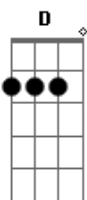

Ailla - Fake Love

tom:
 Gbm
 Pay attention
 D A E
 I need you look me
 Gbm D
 My inspiration

Acordes

© ukulele-chords.com

© ukulele-chords.com

© ukulele-chords.com

© ukulele-chords.com

It's a luck girl
 Fake love fake love fake love
 Fake love Fake Love Fake love Fake love
 This is fake love