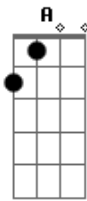

# Ailla - Fake Love

tom:  
 Gbm  
 Pay attention  
 D A E  
 I need you look me  
 Gbm D  
 My inspiration

## Acordes

© ukulele-chords.com

© ukulele-chords.com

© ukulele-chords.com

© ukulele-chords.com

It's a luck girl  
 Fake love fake love fake love  
 Fake love Fake Love Fake love Fake love  
 This is fake love