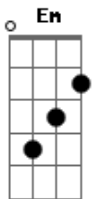

© ukulele-chords.com