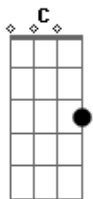

Aiden - One Love

Tom: C

Intro: Am C Em (2x)

Verse 1:

Am C
When I wake, I see you
Em
Lying there on the bathroom floor
Am C
With foam lips, a black kiss
Em
Your dead hero and I miss
Am C
And will you, look so nice
Em
We'll save the undead princess
Am C Em
I'm anxiously awaiting your arrival now

Chorus:

F G Am
One love, in you're eyes now, look afraid
G
Beyond human aid (3x)

Verse 2:

(Do verse chords: Am C Em)
A demon, your ghost eyes
Watching me run through our lives

A soft look, in silence
Misery come and find us
Well don't try to stop me
I'm headed straight to hell down
I want you, I need you now

Chorus: (F G Am G)
One love, in you're eyes now, look afraid
Beyond human aid (4x)

[Interlude]

Verse 3:
(C.P.: Am C Em)

Your last night, you were here
Your words were so meaning full
With reprise and suffer
I thought your ruse were so fake

Chorus: (F G Am G)
One love, in you're eyes now, look afraid
Beyond human aid (4x)

Coda: (Chorus chords)
(One love, in her eyes)
Beyond human aid (2x)

F (hold)
One love...

Acordes

© ukulele-chords.com

© ukulele-chords.com