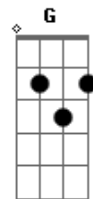

© ukulele-chords.com