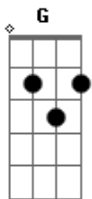

© ukulele-chords.com