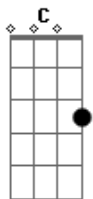

Aiden - One Love

Tom: C

Intro: Am C Em (2x)

Verse 1:

Am C
When I wake, I see you
Em
Lying there on the bathroom floor
Am C
With foam lips, a black kiss
Em
Your dead hero and I miss
Am C
And will you, look so nice
Em
We'll save the undead princess
Am C Em
I'm anxiously awaiting your arrival now

Chorus:

F G Am
One love, in you're eyes now, look afraid
G
Beyond human aid (3x)

Verse 2:

(Do verse chords: Am C Em)
A demon, your ghost eyes
Watching me run through our lives

A soft look, in silence
Misery come and find us
Well don't try to stop me
I'm headed straight to hell down
I want you, I need you now

Chorus: (F G Am G)

One love, in you're eyes now, look afraid
Beyond human aid (4x)

[Interlude]

Verse 3:

(C.P.: Am C Em)

Your last night, you were here
Your words were so meaning full
With reprise and suffer
I thought your ruse were so fake

Chorus: (F G Am G)

One love, in you're eyes now, look afraid
Beyond human aid (4x)

Coda: (Chorus chords)
(One love, in her eyes)
Beyond human aid (2x)

F (hold)
One love...

Acordes

© ukulele-chords.com

© ukulele-chords.com