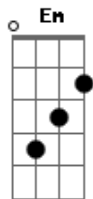

Aiden - One Love

Tom: C

Intro: Am C Em (2x)

Verse 1:

Am C
When I wake, I see you
Em
Lying there on the bathroom floor
Am C
With foam lips, a black kiss
Em
Your dead hero and I miss
Am C
And will you, look so nice
Em
We'll save the undead princess
Am C Em
I'm anxiously awaiting your arrival now

Chorus:

F G Am
One love, in you're eyes now, look afraid
G
Beyond human aid (3x)

Verse 2:

(Do verse chords: Am C Em)
A demon, your ghost eyes
Watching me run through our lives

A soft look, in silence
Misery come and find us
Well don't try to stop me
I'm headed straight to hell down
I want you, I need you now

Chorus: (F G Am G)

One love, in you're eyes now, look afraid
Beyond human aid (4x)

[Interlude]

Verse 3:

(C.P.: Am C Em)

Your last night, you were here
Your words were so meaning full
With reprise and suffer
I thought your ruse were so fake

Chorus: (F G Am G)

One love, in you're eyes now, look afraid
Beyond human aid (4x)

Coda: (Chorus chords)
(One love, in her eyes)
Beyond human aid (2x)

F (hold)
One love...

Acordes

© ukulele-chords.com

© ukulele-chords.com