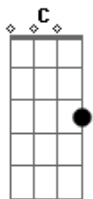

Aiden - One Love

Tom: C

Intro: Am C Em (2x)

Verse 1:

Am C
When I wake, I see you
Em
Lying there on the bathroom floor
Am C
With foam lips, a black kiss
Em
Your dead hero and I miss
Am C
And will you, look so nice
Em
We'll save the undead princess
Am C Em
I'm anxiously awaiting your arrival now

Chorus:

F G Am
One love, in you're eyes now, look afraid
G
Beyond human aid (3x)

Verse 2:

(Do verse chords: Am C Em)
A demon, your ghost eyes
Watching me run through our lives

A soft look, in silence
Misery come and find us
Well don't try to stop me
I'm headed straight to hell down
I want you, I need you now

Chorus: (F G Am G)
One love, in you're eyes now, look afraid
Beyond human aid (4x)

[Interlude]

Verse 3:
(C.P.: Am C Em)

Your last night, you were here
Your words were so meaning full
With reprise and suffer
I thought your ruse were so fake

Chorus: (F G Am G)
One love, in you're eyes now, look afraid
Beyond human aid (4x)

Coda: (Chorus chords)
(One love, in her eyes)
Beyond human aid (2x)

F (hold)
One love...

Acordes

© ukulele-chords.com