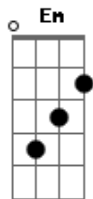

Aiden - One Love

Tom: C

Intro: Am C Em (2x)

Verse 1:

Am C
When I wake, I see you
Em
Lying there on the bathroom floor
Am C
With foam lips, a black kiss
Em
Your dead hero and I miss
Am C
And will you, look so nice
Em
We'll save the undead princess
Am C Em
I'm anxiously awaiting your arrival now

Chorus:

F G Am
One love, in you're eyes now, look afraid
G
Beyond human aid (3x)

Verse 2:

(Do verse chords: Am C Em)
A demon, your ghost eyes
Watching me run through our lives

A soft look, in silence
Misery come and find us
Well don't try to stop me
I'm headed straight to hell down
I want you, I need you now

Chorus: (F G Am G)
One love, in you're eyes now, look afraid
Beyond human aid (4x)

[Interlude]

Verse 3:
(C.P.: Am C Em)

Your last night, you were here
Your words were so meaning full
With reprise and suffer
I thought your ruse were so fake

Chorus: (F G Am G)
One love, in you're eyes now, look afraid
Beyond human aid (4x)

Coda: (Chorus chords)
(One love, in her eyes)
Beyond human aid (2x)

F (hold)
One love...

Acordes

© ukulele-chords.com

© ukulele-chords.com