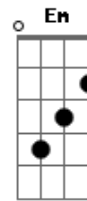

© ukulele-chords.com