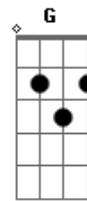

© ukulele-chords.com