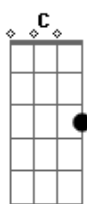

Agnaldo Rayol - Monn River

Tom: C

Intro: C Am F C

C Am F C
Moon River wider than a mile
F C Dm G
I'm crossing you in style someday
C Em F Em
Oh, dream maker, you heartbreaker
Am D Em F G
Wherever you're going I'm going your way
C Am F C
Two drifters off to see the world
F C Dm G
There's such a lot of world to see
C Am F C

We're after the samerainbows end
F C
And waiting round the bend
F C Am F G C
My huckleberry friend Moon River and me
Solo: C Am F C F C Dm G C Em F Em Am D Em F G
C Am F C
Two drifters off to see the world
F C Dm G
There's such a lot of world to see
C Am F C
We're aft er the samerainbows end
F C
And waiting round the bend
F C Am F G C
My huckleberry friend Moon River and me

Acordes