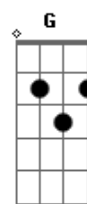

© ukulele-chords.com