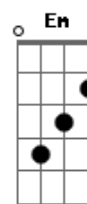

© ukulele-chords.com