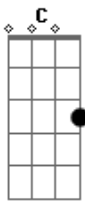

Agnaldo Rayol - Monn River

Tom: C

Intro: C Am F C

C Am F C
Moon River wider than a mile
F C Dm G
I'm crossing you in style someday
C Em F Em
Oh, dream maker, you heartbreaker
Am D Em F G
Wherever you're going I'm going your way
C Am F C
Two drifters off to see the world
F C Dm G
There's such a lot of world to see
C Am F C

We're after the samerainbows end
F C
And waiting round the bend
F C Am F G C
My huckleberry friend Moon River and me
Solo: C Am F C F C Dm G C Em F Em Am D Em F G
C Am F C
Two drifters off to see the world
F C Dm G
There's such a lot of world to see
C Am F C
We're aft er the samerainbows end
F C
And waiting round the bend
F C Am F G C
My huckleberry friend Moon River and me

Acordes