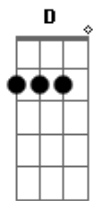

Agnaldo Rayol - Love Of My Life

Tom: D

Intro: D Bm G D E E7

A
Love of my life you've hurt me

You've broken my heart

And now you leave me

A
Love of my life, can't you see?

Bring it back, bring it back

Don't take it away from me because

You don't know what it means to me

A
Love of my life, don't leave me

You've stolen my love

You now desert me

Gbm

D

G

D Bm G D E

Gbm

A **D**
Love of my life, can't you see ?

Bring it back, bring it back

Don't take it away from me because

You don't know what it means to me

You won't remember when this is blown over

And everything's all by the way

When I grow older I will be there at you side to remind you

How I still love you, I still love you

Interlúde: D Bm7 E A7 D Bm G D E E7

Ohh, hurry back, hurry back

Don't take it away from me because

You don't know what it means to me

Love of my life Love of my life

Acordes