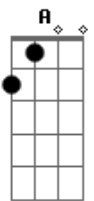

Agnaldo Rayol - Love Of My Life

Tom: D

Intro: D Bm G D E E7

A
Love of my life you've hurt me

You've broken my heart

And now you leave me

A
Love of my life, can't you see?

Bring it back, bring it back

When I grow older I will be there at you side to remind you

How I still love you, I still love you

Interlúde: D Bm7 E A7 D Bm G D E E7

Ohh, hurry back, hurry back

Don't take it away from me because

You don't know what it means to me

Love of my life Love of my life

Acordes

© ukulele-chords.com

© ukulele-chords.com

© ukulele-chords.com

© ukulele-chords.com

© ukulele-chords.com

© ukulele-chords.com