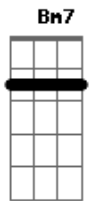

© ukulele-chords.com