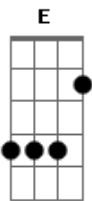

Agnaldo Rayol - Love Of My Life

Tom: D

Intro: D Bm G D E E7

A
Love of my life you've hurt me

You've broken my heart

And now you leave me

A
Love of my life, can't you see?

Bring it back, bring it back

D Bm G D E

Gbm

A **D**
Love of my life, can't you see ?

Bring it back, bring it back

Don't take it away from me because

You don't know what it means to me

You won't remember when this is blown over

And everything's all by the way

When I grow older I will be there at you side to remind you

How I still love you, I still love you

Interlúde: D Bm7 E A7 D Bm G D E E7

Ohh, hurry back, hurry back

Don't take it away from me because

You don't know what it means to me

Love of my life Love of my life

Acordes

© ukulele-chords.com

© ukulele-chords.com

© ukulele-chords.com

© ukulele-chords.com

© ukulele-chords.com

© ukulele-chords.com