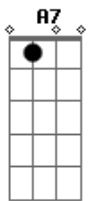

© ukulele-chords.com