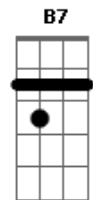

Agnaldo Rayol - Love Of My Life

Tom: D

Intro: D Bm G D E E7

A
Love of my life you've hurt me

You've broken my heart

And now you leave me

A
Love of my life, can't you see?

Bring it back, bring it back

Don't take it away from me because

You don't know what it means to me

A
Love of my life, don't leave me

You've stolen my love

You now desert me

Gbm

D

G

D Bm G D E

Gbm

A **D**
Love of my life, can't you see ?

Bring it back, bring it back

Don't take it away from me because

You don't know what it means to me

You won't remember when this is blown over

And everything's all by the way

When I grow older I will be there at you side to remind you

How I still love you, I still love you

Interlúde: D Bm7 E A7 D Bm G D E E7

Ohh, hurry back, hurry back

Don't take it away from me because

You don't know what it means to me

Love of my life Love of my life

Acordes

© ukulele-chords.com

© ukulele-chords.com

© ukulele-chords.com

© ukulele-chords.com

© ukulele-chords.com

© ukulele-chords.com

© ukulele-chords.com

© ukulele-chords.com

© ukulele-chords.com

© ukulele-chords.com

© ukulele-chords.com