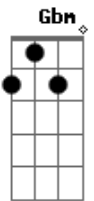

Agnaldo Rayol - Love Of My Life

Tom: D

Intro: D Bm G D E E7

A
Love of my life you've hurt me

You've broken my heart

And now you leave me

A
Love of my life, can't you see?

Bring it back, bring it back

D Bm G D E

Gbm

A **D**
Love of my life, can't you see ?

Bring it back, bring it back

Don't take it away from me because

You don't know what it means to me

You won't remember when this is blown over

And everything's all by the way

When I grow older I will be there at you side to remind you

How I still love you, I still love you

Interlúde: D Bm7 E A7 D Bm G D E E7

Ohh, hurry back, hurry back

Don't take it away from me because

You don't know what it means to me

Love of my life Love of my life

Acordes

© ukulele-chords.com

© ukulele-chords.com

© ukulele-chords.com

© ukulele-chords.com

© ukulele-chords.com

© ukulele-chords.com