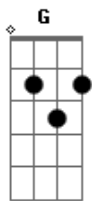

Agnaldo Rayol - Love Of My Life

Tom: D

Intro: D Bm G D E E7

A
Love of my life you've hurt me

You've broken my heart

And now you leave me

A
Love of my life, can't you see?

Bring it back, bring it back

D Bm G D E

Gbm

A **D**
Love of my life, can't you see ?

Bring it back, bring it back

Don't take it away from me because

You don't know what it means to me

You won't remember when this is blown over

And everything's all by the way

When I grow older I will be there at you side to remind you

How I still love you, I still love you

Interlúde: D Bm7 E A7 D Bm G D E E7

Ohh, hurry back, hurry back

Don't take it away from me because

You don't know what it means to me

Love of my life Love of my life

Acordes

© ukulele-chords.com

© ukulele-chords.com

© ukulele-chords.com

© ukulele-chords.com

© ukulele-chords.com

© ukulele-chords.com