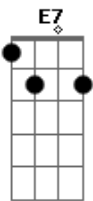

Agnaldo Rayol - Love Of My Life

Tom: D

Intro: D Bm G D E E7

A
Love of my life you've hurt me

You've broken my heart

And now you leave me

A
Love of my life, can't you see?

Bring it back, bring it back

D Bm G D E

Gbm

A **D**
Love of my life, can't you see ?

Bring it back, bring it back

Don't take it away from me because

You don't know what it means to me

You won't remember when this is blown over

And everything's all by the way

When I grow older I will be there at you side to remind you

How I still love you, I still love you

Interlúde: D Bm7 E A7 D Bm G D E E7

Ohh, hurry back, hurry back

Don't take it away from me because

You don't know what it means to me

Love of my life Love of my life

Acordes

© ukulele-chords.com

© ukulele-chords.com

© ukulele-chords.com

© ukulele-chords.com

© ukulele-chords.com

© ukulele-chords.com