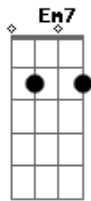

ukulele-chords.com