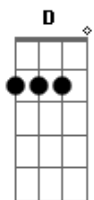

(Gbm E D)

B2 Gbm E D
Dorian, carrion
B2 Gbm E D
Will you come along to the end
B2 Gbm E D
Will you ever let us carry on

(Gbm E D)
(Gbm E D)
(Gbm E D)

Gbm E D

Acordes

© ukulele-chords.com

© ukulele-chords.com

© ukulele-chords.com

Swaying like the children
Gbm E D
Singled out for praise
Gbm E DD
The inside out on the open
Gbm E D
With the straightest face

Gbm E D
As the sad-eyed woman spoke we missed our chance
Gbm E D
The final dying joke caught in our hands
Gbm E D
And the rugged wheel is turning another round