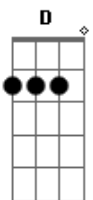

Gbm E D  
As the devil spoke we spilled out on the floor  
Gbm E D  
And the pieces broke and the people wanted more  
Gbm E D  
And the rugged wheel is turning another round

( Gbm E D )

B2 Gbm E D  
Dorian, carrion  
B2 Gbm E D  
Will you come along to the end  
B2 Gbm E D  
Will you ever let us carry on

( Gbm E D )  
( Gbm E D )  
( Gbm E D )

Gbm E D

## Acordes

© ukulele-chords.com

© ukulele-chords.com

© ukulele-chords.com

Swaying like the children

Gbm E D  
Singled out for praise  
Gbm E DD  
The inside out on the open  
Gbm E D  
With the straightest face