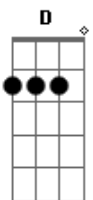

Gbm E D  
As the devil spoke we spilled out on the floor  
Gbm E D  
And the pieces broke and the people wanted more  
Gbm E D  
And the rugged wheel is turning another round

( Gbm E D )

B2 Gbm E D  
Dorian, carrion  
B2 Gbm E D  
Will you come along to the end  
B2 Gbm E D  
Will you ever let us carry on

( Gbm E D )  
( Gbm E D )  
( Gbm E D )

Gbm E D

## Acordes

© ukulele-chords.com

© ukulele-chords.com

© ukulele-chords.com

Swaying like the children  
Gbm E D  
Singled out for praise  
Gbm E DD  
The inside out on the open  
Gbm E D  
With the straightest face