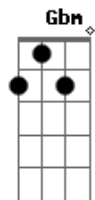

Agnes Obel - Dorian

tom:

Intro: Gbm E D Gbm
Gbm E D

Gbm E D
They won't know who we are
Gbm E D
So we both can pretend
Gbm E D
It's written on the mountains
Gbm E D
A line that never ends

Gbm E D
As the devil spoke we spilled out on the floor
Gbm E D
And the pieces broke and the people wanted more
Gbm E D
And the rugged wheel is turning another round

(Gbm E D)

B2 Gbm E D
Dorian, carrion
B2 Gbm E D
Will you come along to the end
B2 Gbm E D
Will you ever let us carry on

(Gbm E D)
(Gbm E D)
(Gbm E D)

Gbm E D

Acordes

© ukulele-chords.com