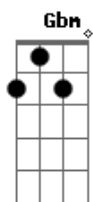

Aghatus - The World Is Dying

tom:

Intro: Gbm Dadd9

Gbm Bm Gbm
A combination of feelings not understood
Gbm Bm Gbm
A vortex of thoughts arise in an insane mind
Bm D Gbm
Bodies without soul struggling for survival
Bm D E Gbm7
We are turning into killing machines

Bm A
The world is dying
G Bm A G Gbm
How long can we live in chaos
Bm A
The world is full of hate
G Bm A G Gbm
Resulting in a huge bloody explosion

Gbm Bm Gbm
We kill our real feelings with no regrets
Gbm
We have destroyed everything
Bm Gbm
and everyone with no remorse
Bm D Gbm
To feed our egos and desires
Bm D E Gbm7
Innocent people die everyday

Bm A
The world is dying
G Bm A G Gbm
How long can we live in chaos
Bm A
The world is full of hate
G Bm A G Gbm
Resulting in a huge bloody explosion

(Gbm D Dbm Bm)
(Gbm E D)
(Dbm D Dbm)
(Gbm D Dbm Bm)
(Gbm E D)
(Dbm D Dbm)
(E Gbm G Gbm)
(G E Gbm)
(A G Gbm)
(E Gbm G)
(Gbm G E Gbm)
(Bm Gbm A D Dbm)
(Bm Gbm A D Dbm)

Bm Gbm
We don't know who we really are
A D Dbm
We can't trust anyone
Bm Gbm
We are killing our world
A D Dbm
It's not fake
Bm Gbm
In this strange world full of hate
A D Dbm
Bad feelings all day
Bm Gbm
The red sky and the black sun
A D Dbm Gbm7
are signs that the end is near

Bm A
The world is dying
G Bm A G Gbm
How long can we live in chaos
Bm A
The world is full of hate
G Bm A G Gbm
Resulting in a huge bloody explosion

Acordes