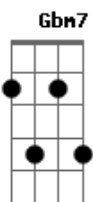

© ukulele-chords.com