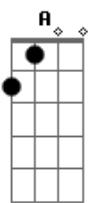

© ukulele-chords.com