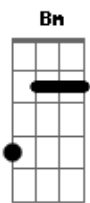

© ukulele-chords.com