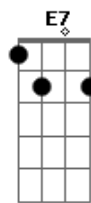

© ukulele-chords.com