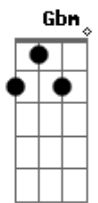

Aghatus - Life Out Of The Way

tom:

Intro: Gbm11 Gbm11 Gbm11 Gbm11
Gbm11 Gbm11 Gbm11 Gbm11

Gbm11 Gbm11
I am tired of roaming in this long way
Gbm11 Gbm11
And only get nowhere
Gbm11 Gbm11
What my mind does to trick me
Gbm11 Gbm11
'Cause so numb, I still remain

A E Gbm D E
Thinking just thinking and don't do
A E Gbm D E
I can't get my will power
A Gbm D E
I lose myself in my own lies
A E Gbm D E
I stay lost watching the waves go by

Bm Dbm D E
I don't know where I am going
Bm Dbm D
Waiting for nothing that really matters

(Gbm11 Gbm11 Gbm11 Gbm11)
(Gbm11 Gbm11 Gbm11 Gbm11)

Gbm11 Gbm11
And I will not deceive myself
Gbm11 Gbm11
I just want to reach my way
Gbm11 Gbm11
I have thought that I do but
Gbm11 Gbm11
I think I don't know how to love myself

A E Gbm D E
Thinking just thinking and don't do
A E Gbm D E
I can't get my will power

Acordes

© ukulele-chords.com