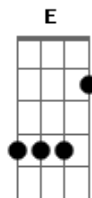

© ukulele-chords.com

F
And the gods keep saying
C G Dm
"You've been warned
C F G
They'll leave you stranded in their storms"
[Refrão]
F
And I've been here before
G Am
Tell me how you sleep at night, it doesn't seem fair
E F
How the hell you dreaming when the world's a nightmare?
F
Did you hear a single word we said
G Am
'Cause we're screaming out loud, but
G
Nothing's coming out
F G Am
Take your pretty smile, tell them everything's fine
E F
Breaking all my bones to sharpen your knife
F
Did you hear a single word we said
G Am
'Cause we're screaming out loud
G Dm F Am G
But it seems our cries are just another lullaby

[Ponte]

Dm F
Tell me you're alright
C
So I can sleep fine
G C G G Am
Just another lullaby
C G Dm C G G Am C G Dm
Just another lullaby

[Refrão]

F Am
So tell me how you sleep at night, it doesn't seem fair
E F
How the hell you dreaming when the world's a nightmare?
F
Did you hear a single word we said
G Am
'Cause we're screaming out loud, but
G
Nothing's coming out
F G Am
Take your pretty smile, tell them everything's fine
E F
Breaking all my bones to sharpen your knife
F
Did you hear a single word we said
G Am
'Cause we're screaming out loud
G Dm
But it seems our cries are just another lullaby