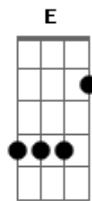

© ukulele-chords.com

F
And the gods keep saying
C G Dm
"You've been warned
C F G
They'll leave you stranded in their storms"
[Refrão]
F
And I've been here before
G Am
Tell me how you sleep at night, it doesn't seem fair
E F
How the hell you dreaming when the world's a nightmare?
F
Did you hear a single word we said
G Am
'Cause we're screaming out loud, but
G
Nothing's coming out
F G Am
Take your pretty smile, tell them everything's fine
E F
Breaking all my bones to sharpen your knife
F
Did you hear a single word we said
G Am
'Cause we're screaming out loud
G Dm F Am G
But it seems our cries are just another lullaby

[Ponte]

Dm F
Tell me you're alright
C
So I can sleep fine
G C G G Am
Just another lullaby
C G Dm C G G Am C G Dm
Just another lullaby

[Refrão]

F Am
So tell me how you sleep at night, it doesn't seem fair
E F
How the hell you dreaming when the world's a nightmare?
F
Did you hear a single word we said
G Am
'Cause we're screaming out loud, but
G
Nothing's coming out
F G Am
Take your pretty smile, tell them everything's fine
E F
Breaking all my bones to sharpen your knife
F
Did you hear a single word we said
G Am
'Cause we're screaming out loud
G Dm
But it seems our cries are just another lullaby