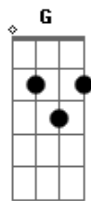

© ukulele-chords.com