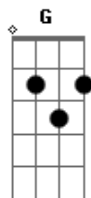

© ukulele-chords.com