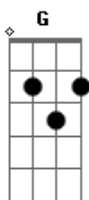

agah - Sunny Heart

tom:

Intro: C Bb F C

C Bb F
Sometimes life is so insane
C Bb F G7
So many things letting you down
C Bb F
Don't try to find something to blame
C Bb F G7
Don't try to fight for now

C G Bb
Warm your heart, listen to your friends saying

F
"Come on"
Ab Am
"Move on", "It's time"

Am Am
I know this place is dark

Gbm F
I know how bad it tastes
F Ab Am C Db
Turn on, turn on the lights

Dm Em Am
No matter how hard your way is
Bb
A sunny heart will help you try

F
Getting through
Dm Em Am
No matter how cloudy your day is
Bb
Behind the clouds I bet you'll find
F
A shining view

[Ponte] Am Am Gbm F Ab Am

Acordes

© ukulele-chords.com

© ukulele-chords.com

© ukulele-chords.com

© ukulele-chords.com

© ukulele-chords.com

© ukulele-chords.com

© ukulele-chords.com

© ukulele-chords.com

© ukulele-chords.com

© ukulele-chords.com

© ukulele-chords.com