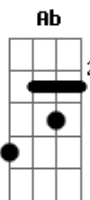

© ukulele-chords.com