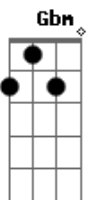

© ukulele-chords.com

© ukulele-chords.com