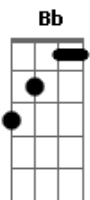

© ukulele-chords.com