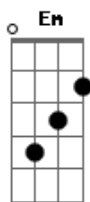

© ukulele-chords.com