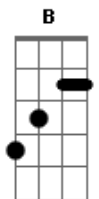

© ukulele-chords.com