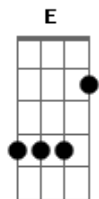

© ukulele-chords.com