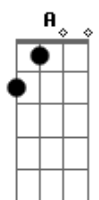

Gbm Dbm
 Do you remember the first time?
 Gbm Dbm
 That ragged excuse
 Gbm Dbm
 To talk to you
 Bm E
 I looked like a fool

D Dbm Bm
 You took me out of my own darkness
 D Dbm Bm
 You taught to see life in another way
 D Dbm Bm
 You taught that here is a better place

Acordes

© ukulele-chords.com

© ukulele-chords.com

© ukulele-chords.com

© ukulele-chords.com

© ukulele-chords.com

© ukulele-chords.com

A
 Beauty queen
 Bm Dbm
 I don't know what your look means
 Bm A
 Mysterious and immense as the sea
 Bm Dbm
 In which I want to get lost
 A
 Beauty queen
 Bm Dbm
 Don't be afraid, just hold on me
 Bm A
 I'll protect you in my arms at the end
 Bm Dbm Bm E
 Just kiss me all night long
 D Dbm
 With just a sincere smile
 Bm
 You made my heart beat again
 D Dbm E
 And I don't know, it's some magic or pray