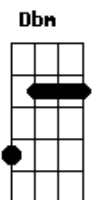

© ukulele-chords.com