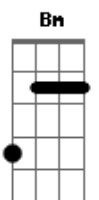

After That - Beauty Queen

tom:
 Gbm
 Gbm Dbm Bm
 It's 4:00 am
 Gbm Dbm Bm
 I'm not sure if I can
 Gbm Dbm
 Sleep tonight
 Bm E
 Only wish you by my side
 Gbm Dbm Bm
 I can't forget the last night
 Gbm Dbm Bm
 Her gaze was like a strong light
 Gbm Dbm
 Which led me to another dimension
 Bm E
 Her mouth that made me have other intentions
 Gbm Dbm
 And I don't know why
 Gbm Gbm
 My troubles seemed so far away
 Bm
 If it's just a game
 E
 I just want to play

Gbm Dbm
 Do you remember the first time?
 Gbm Dbm
 That ragged excuse
 Gbm Dbm
 To talk to you
 Bm E
 I looked like a fool

D Dbm Bm
 You took me out of my own darkness
 D Dbm Bm
 You taught to see life in another way
 D Dbm Bm
 You taught that here is a better place

Acordes

© ukulele-chords.com

© ukulele-chords.com

© ukulele-chords.com

© ukulele-chords.com

© ukulele-chords.com

© ukulele-chords.com

A
 Beauty queen
 Bm Dbm
 I don't know what your look means
 Bm A
 Mysterious and immense as the sea
 Bm Dbm
 In which I want to get lost
 A
 Beauty queen
 Bm Dbm
 Don't be afraid, just hold on me
 Bm A
 I'll protect you in my arms at the end
 Bm Dbm Bm E
 Just kiss me all night long
 D Dbm
 With just a sincere smile
 Bm
 You made my heart beat again
 D Dbm E
 And I don't know, it's some magic or pray