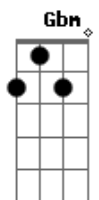

After That - Beauty Queen

tom:
Gbm
Gbm Dbm Bm
It's 4:00 am
Gbm Dbm Bm
I'm not sure if I can
Gbm Dbm
Sleep tonight
Bm E
Only wish you by my side
Gbm Dbm Bm
I can't forget the last night
Gbm Dbm Bm
Her gaze was like a strong light
Gbm Dbm
Which led me to another dimension
Bm E
Her mouth that made me have other intentions
Gbm Dbm
And I don't know why
Gbm Gbm
My troubles seemed so far away
Bm
If it's just a game
E
I just want to play

A
Beauty queen
Bm Dbm
I don't know what your look means
Bm A
Mysterious and immense as the sea
Bm Dbm
In which I want to get lost

A
Beauty queen
Bm Dbm
Don't be afraid, just hold on me
Bm A
I'll protect you in my arms at the end
Bm Dbm Bm E
Just kiss me all night long

Gbm Dbm
Do you remember the first time?
Gbm Dbm
That ragged excuse
Gbm Dbm
To talk to you
Bm E
I looked like a fool

D Dbm Bm
You took me out of my own darkness
D Dbm Bm
You taught to see life in another way
D Dbm Bm
You taught that here is a better place

Acordes

© ukulele-chords.com