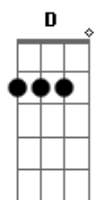

Gbm Dbm
 Do you remember the first time?
 Gbm Dbm
 That ragged excuse
 Gbm Dbm
 To talk to you
 Bm E
 I looked like a fool

D Dbm Bm
 You took me out of my own darkness
 D Dbm Bm
 You taught to see life in another way
 D Dbm Bm
 You taught that here is a better place

Acordes

© ukulele-chords.com

© ukulele-chords.com

© ukulele-chords.com

© ukulele-chords.com

© ukulele-chords.com

© ukulele-chords.com

A
 Beauty queen
 Bm Dbm
 I don't know what your look means
 Bm A
 Mysterious and immense as the sea
 Bm Dbm
 In which I want to get lost
 A
 Beauty queen
 Bm Dbm
 Don't be afraid, just hold on me
 Bm A
 I'll protect you in my arms at the end
 Bm Dbm Bm E
 Just kiss me all night long
 D Dbm
 With just a sincere smile
 Bm
 You made my heart beat again
 D Dbm E
 And I don't know, it's some magic or pray