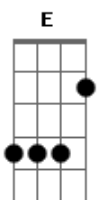

Gbm Dbm
 Do you remember the first time?
 Gbm Dbm
 That ragged excuse
 Gbm Dbm
 To talk to you
 Bm E
 I looked like a fool

D Dbm Bm
 You took me out of my own darkness
 D Dbm Bm
 You taught to see life in another way
 D Dbm Bm
 You taught that here is a better place

Acordes

© ukulele-chords.com

© ukulele-chords.com

© ukulele-chords.com

© ukulele-chords.com

© ukulele-chords.com

© ukulele-chords.com

A
 Beauty queen
 Bm Dbm
 I don't know what your look means
 Bm A
 Mysterious and immense as the sea
 Bm Dbm
 In which I want to get lost
 A
 Beauty queen
 Bm Dbm
 Don't be afraid, just hold on me
 Bm A
 I'll protect you in my arms at the end
 Bm Dbm Bm E
 Just kiss me all night long
 D Dbm
 With just a sincere smile
 Bm
 You made my heart beat again
 D Dbm E
 And I don't know, it's some magic or pray

Bm
 Baby you're not alone
 D A
 I'll stay here for long
 E
 Long of time for you

Bm
 Sorry for my patches
 D
 We leave the past to ashes
 A E
 You make me feel brand new

A
 Beauty queen
 Bm Dbm
 I don't know what your look means
 Bm A
 Mysterious and immense as the sea
 Bm Dbm
 In which I want to get lost