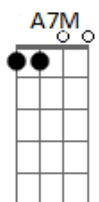

After That - Beauty Queen

tom:
Gbm
Gbm Dbm Bm
It's 4:00 am
Gbm Dbm Bm
I'm not sure if I can
Gbm Dbm
Sleep tonight
Bm E
Only wish you by my side
Gbm Dbm Bm
I can't forget the last night
Gbm Dbm Bm
Her gaze was like a strong light
Gbm Dbm
Which led me to another dimension
Bm E
Her mouth that made me have other intentions
Gbm Dbm
And I don't know why
Gbm Gbm
My troubles seemed so far away
Bm
If it's just a game
E
I just want to play

A7M
Beauty queen
Bm Dbm
I don't know what your look means
Bm A7M
Mysterious and immense as the sea
Bm Dbm
In which I want to get lost

A7M
Beauty queen
Bm Dbm
Don't be afraid, just hold on me
Bm A7M
I'll protect you in my arms at the end
Bm Dbm Bm E
Just kiss me all night long

Gbm Dbm
Do you remember the first time?
Gbm Dbm
That ragged excuse
Gbm Dbm
To talk to you
Bm E
I looked like a fool

D Dbm Bm
You took me out of my own darkness
D Dbm Bm
You taught to see life in another way
D Dbm Bm
You taught that here is a better place

Acordes

© ukulele-chords.com