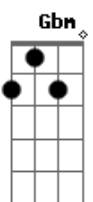

© ukulele-chords.com