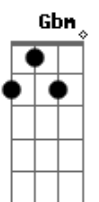

© ukulele-chords.com