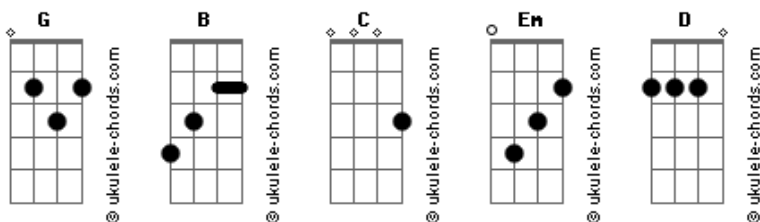

aespa - Welcome To My World (feat. Nævis)

tom:

G

Intro: B G C
Da-ra-ra-ra, da-da

B G C
Da-ra-ra-ra-ra-ra, di-da-da

[Primeira Parte]

B G C
Heurithage deuriun anga etsok all alone
B G C
Neol garomageun gyeonggyeseon hana dul geotimyeon
B G C
Kkeuteopsi tto walk away neol gadun geu miro
B G C
Sweet escape and break away chodaehae naegero

[Refrão]

B G
Hey, baby, welcome to my world
C Em
Balkkeutui gyeonggyereul neomeo
B G
It's a new world
C Em
Majuhaneun you and me
B G
Dareun eoneo sogeseo gateun uimireul gajin n?o
C
Neowa naega hanarago dasi hanbeon n?ukkyeojyeo
B G C
Welcome to my world

Welcome to my world

[Segunda Parte]

B G C
Balgeoreumeul ttaraseo kkumdeureun pieonago
B G C
Uri durui sesangeun seoseohi keojyeoga, ooh-ooh-ooh-ooh
B G C
Seorol dameun geu nunbiche son matjabeun sungan
B G C
Seoro dareun du sesangi kkok matdaeun sungan

Acordes

Welcome to my world

Welcome to my world

(B G C)
(B G C)

Welcome to my world

[Ponte]

B G
This city's so pretty when your lights on
C
(This city's so pretty when your lights on)
B G
You wanna come, get it, ready, let's go
C
(Get it, get it, get it, get it, yeah, let's go)
B G
This city's so pretty when your lights on
C
(This city's so pretty when your lights on)
B G C
You wanna come, get it, ready, let's go