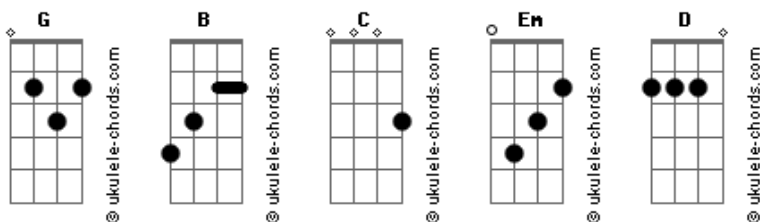

# aespa - Welcome To My World (feat. Nævis)

tom:

G

Intro: B G C  
Da-ra-ra-ra, da-da  
B G C  
Da-ra-ra-ra-ra-ra, di-da-da

[Primeira Parte]

B G C  
Heurithage deuriun anga etsok all alone  
B G C  
Neol garomageun gyeonggyeseon hana dul geotimyeon  
B G C  
Kkeuteopsi tto walk away neol gadun geu miro  
B G C  
Sweet escape and break away chodaehae naegero

[Refrão]

B G  
Hey, baby, welcome to my world  
C Em  
Balkkeutui gyeonggyereul neomeo  
B G  
It's a new world  
C Em  
Majuhaneun you and me  
B G  
Dareun eoneo sogeseo gateun uimireul gajin n?o  
C  
Neowa naega hanarago dasi hanbeon n?ukkyeojyeo  
B G C  
Welcome to my world

Welcome to my world

[Segunda Parte]

B G C  
Balgeoreumeul ttaraseo kkumdeureun pieonago  
B G C  
Uri durui sesangeun seoseohi keojyeoga, ooh-ooh-ooh-ooh  
B G C  
Seorol dameun geu nunbiche son matjabeun sungan  
B G C  
Seoro dareun du sesangi kkok matdaeun sungan

## Acordes

Welcome to my world

Welcome to my world

( B G C )  
( B G C )

Welcome to my world

[Ponte]

B G  
This city's so pretty when your lights on  
C  
(This city's so pretty when your lights on)  
B G  
You wanna come, get it, ready, let's go  
C  
(Get it, get it, get it, get it, yeah, let's go)  
B G  
This city's so pretty when your lights on  
C  
(This city's so pretty when your lights on)  
B G C  
You wanna come, get it, ready, let's go