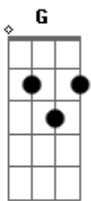

© ukulele-chords.com