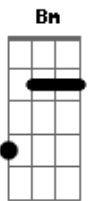

aeseaes - Mahogany

tom:

Bm (forma dos acordes no tom de Bbm)

Capostrate na 1ª casa

Intro: Am C G F
Am C G F

[Primeira Parte]

Am C G F
Mahogany eyes you saddle me with doubt
Am C G F
Behind the stadium when you were coming down
Am C G F
The lighter leaves are lost in the freckles on your skin
Am C G F
The bitter taste of blood when the rooftop's caving in

[Pré-Refrão]

Am C G F
Rotting good, would you, would you
Am C G F
Cut the grain, would you, would you
Am C G F
String his neck? would you would you
Am C G F
Steer this wreck, would you, would you

[Refrão]

F Am C G
Tease me, tortureress, bend to your death
F Am C G
I give in easy, hold me now
F Am C G
When I grow tall, bigger than them
F Am C G
I'll be reckless, not yet

[Primeira Parte]

Am C G F
Mahogany eyes, are you more true than me?
Am C G F
The woodcutter's brothers are lining up to see
Am C G F
Your beauty is unparalleled and I cannot compete
Am C G F
The frail, the fretful harmonies, it twists the good in me

[Pré-Refrão]

Am C G F
Rotting good, would you, would you
Am C G F
Cut the grain, would you, would you
Am C G F
String his neck? would you would you
Am C G F
Steer this wreck, would you, would you

[Refrão]

F Am C G
Tease me, tortureress, bend to your death
F Am C G
I give in easy, hold me now
F Am C G
When I grow tall, bigger than them
F Am C G
I'll be reckless, not yet

F Am C G
Tease me, tortureress, bend to your death
F Am C G
I give in easy, hold me now
F Am C G
When I grow tall, bigger than them
F Am C G
I'll be reckless, not yet

Acordes

© ukulele-chords.com