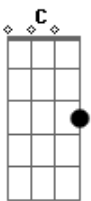

© ukulele-chords.com