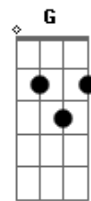

© ukulele-chords.com