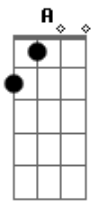

© ukulele-chords.com