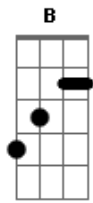

© ukulele-chords.com