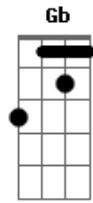

© ukulele-chords.com