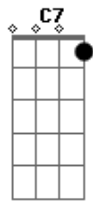

© ukulele-chords.com