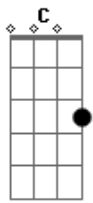

Aerosmith - The Farm

Tom: C
Intro: Em - C7
Em - C7

verse:

repeat that several times, then play this:

A B C
There's a cockroach in my coffee
A B C
There's a needle in my arm
A B C
And I feel like New York City
A B Em
Take me to the farm
(and I think the Buckle up straight jack part starts with:)
A G A G
Buckle up straightjack sanity is such a drag
Gb F

Acordes

© ukulele-chords.com