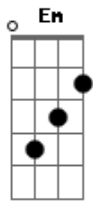

© ukulele-chords.com