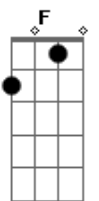

© ukulele-chords.com