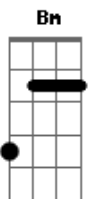

© ukulele-chords.com