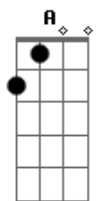

Bm
You're the love of my life and a keeper
E
Head over heels and a we're fallin' deeper
Bm
I got a feeling it's time and so maybe
E
I got that something in mind so babe

F Bm E A
Take me to your sunny side of love
Gbm
That's right where we belong
F Bm E A
Take me to your sunny side of love

A
You're one of a kind girl
And I just can't get enough
D
A needle in a haystack
C D
A diamond in the rough

A
Your perfect imperfections
You know you got that right
D
It's all that lovin' all day long
C D

Keeps me up all night

Bm
No doubt about it she rhymes for no reason
E
We're talkin' love yeah the kind you know she's in
Bm
You want a kiss and you know that you ought to
E
Yeah, you can't miss and you know you've got to

F Bm E A
Take me to your sunny side of love
Gbm
That's right where we belong
F Bm E A
Take me to your sunny side of love
Gbm
You know that it won't take long
F Bm E A
Take me to your sunny side of love

(F Bm E A D F G)
(F Bm E A D F G)

Bm
You're the love of my life and a keeper
E
Head over heels and a we're fallin' deeper
Bm
I got a feeling it's time and so maybe
E
I got that something in mind so babe

F Bm E A
Take me to your sunny side of love
Gbm
That's right where we belong

F Bm E A
Take me to your sunny side of love
Gbm
You know that it won't take long

F Bm E A
Take me to your sunny side of love
Yeahh!
F Bm E A
Take me to your sunny side of love

Acordes

© ukulele-chords.com