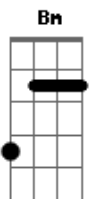

© ukulele-chords.com