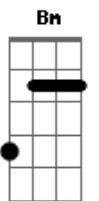

Aerosmith - Sunny Side Of Love

Tom: A
Intro: F Bm E A D F G

A
You hear them people talkin'
About the Man above
D
There's too much talkin' trash
C D
And not enough love
A
Now, I believe in rainbows
I gotta make it clear
D
That I told everyone you know
C D
That you were my idea

Bm
You're the love of my life and a keeper
E
Head over heels and a we're fallin' deeper
Bm
I got a feeling it's time and so maybe
E
I got that something in mind so babe

F Bm E A
Take me to your sunny side of love
Gbm
That's right where we belong
F Bm E A
Take me to your sunny side of love

A
You're one of a kind girl
And I just can't get enough
D
A needle in a haystack
C D
A diamond in the rough

A
Your perfect imperfections
You know you got that right
D
It's all that lovin' all day long
C D

Keeps me up all night

Bm
No doubt about it she rhymes for no reason
E
We're talkin' love yeah the kind you know she's in
Bm
You want a kiss and you know that you ought to
E
Yeah, you can't miss and you know you've got to

F Bm E A
Take me to your sunny side of love
Gbm
That's right where we belong
F Bm E A
Take me to your sunny side of love
Gbm
You know that it won't take long
F Bm E A
Take me to your sunny side of love

(F Bm E A D F G)
(F Bm E A D F G)

Bm
You're the love of my life and a keeper
E
Head over heels and a we're fallin' deeper
Bm
I got a feeling it's time and so maybe
E
I got that something in mind so babe

F Bm E A
Take me to your sunny side of love
Gbm
That's right where we belong

F Bm E A
Take me to your sunny side of love
Gbm
You know that it won't take long

F Bm E A
Take me to your sunny side of love
Yeahh!
F Bm E A
Take me to your sunny side of love

Acordes

© ukulele-chords.com

© ukulele-chords.com

© ukulele-chords.com

© ukulele-chords.com

© ukulele-chords.com

© ukulele-chords.com

© ukulele-chords.com

© ukulele-chords.com