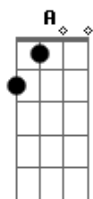

Bm
You're the love of my life and a keeper
E
Head over heels and a we're fallin' deeper
Bm
I got a feeling it's time and so maybe
E
I got that something in mind so babe

F Bm E A
Take me to your sunny side of love
Gbm
That's right where we belong
F Bm E A
Take me to your sunny side of love

A
You're one of a kind girl
And I just can't get enough
D
A needle in a haystack
C D
A diamond in the rough

A
Your perfect imperfections
You know you got that right
D
It's all that lovin' all day long
C D

Keeps me up all night

Bm
No doubt about it she rhymes for no reason
E
We're talkin' love yeah the kind you know she's in
Bm
You want a kiss and you know that you ought to
E
Yeah, you can't miss and you know you've got to

F Bm E A
Take me to your sunny side of love
Gbm
That's right where we belong
F Bm E A
Take me to your sunny side of love
Gbm
You know that it won't take long
F Bm E A
Take me to your sunny side of love

(F Bm E A D F G)
(F Bm E A D F G)

Bm
You're the love of my life and a keeper
E
Head over heels and a we're fallin' deeper
Bm
I got a feeling it's time and so maybe
E
I got that something in mind so babe

F Bm E A
Take me to your sunny side of love
Gbm
That's right where we belong

F Bm E A
Take me to your sunny side of love
Gbm
You know that it won't take long

F Bm E A
Take me to your sunny side of love
Yeahh!
F Bm E A
Take me to your sunny side of love

Acordes