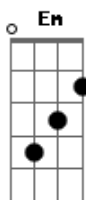

© ukulele-chords.com