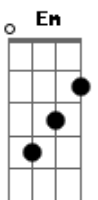

© ukulele-chords.com