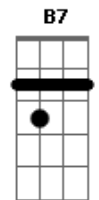

© ukulele-chords.com