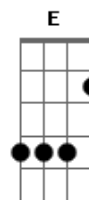

© ukulele-chords.com