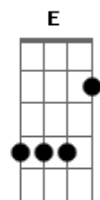

© ukulele-chords.com