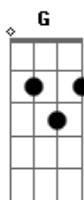

© ukulele-chords.com