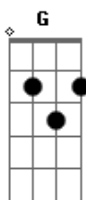

© ukulele-chords.com