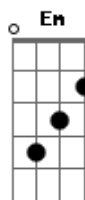

© ukulele-chords.com