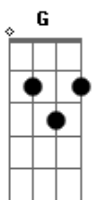

© ukulele-chords.com