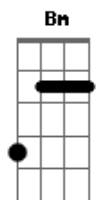

© ukulele-chords.com