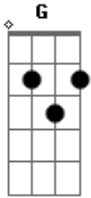

Aerosmith - Shela

Tom: **G**

Riff 1

Riff 2

Shelaaaaaa

D D (Riff 2)

Shelaaaaaa

D D (Riff 2)

Shelaaaaaaaaaaaaaaaaaaaaaaaaaa

D D C C A[x7] (Riff 2)

(Riff 1)

Termina com [Riff 2]

Acordes

© ukulele-chords.com

© ukulele-chords.com

© ukulele-chords.com