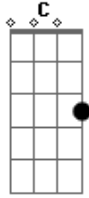

Aerosmith - Shela

Tom: G

Riff 1

Riff 2

Shelaaaaaa

D D (Riff 2)

Shelaaaaaa

D D (Riff 2)

Shelaaaaaaaaaaaaaaaaaaaaaaaa

D D C C A[x7] (Riff 2)

(Riff 1)

Termina com [Riff 2]

Acordes

© ukulele-chords.com

© ukulele-chords.com

© ukulele-chords.com