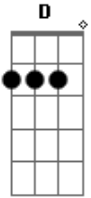

Aerosmith - Shela

Tom: **G**

Riff 1

Riff 2

Shelaaaaaa

D D (Riff 2)

Shelaaaaaa

D D (Riff 2)

Shelaaaaaaaaaaaaaaaaaaaaaaaaaa

D D C C A[x7] (Riff 2)

(Riff 1)

Termina com [Riff 2]

Acordes

© ukulele-chords.com

© ukulele-chords.com

© ukulele-chords.com