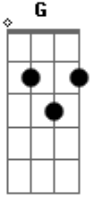

Aerosmith - Shela

Tom: G

Riff 1

Riff 2

Shelaaaaaa

D D (Riff 2)

Shelaaaaaa

D D (Riff 2)

Shelaaaaaaaaaaaaaaaaaaaaaaaa

D D C C A[x7] (Riff 2)

(Riff 1)

Termina com [Riff 2]

Acordes

© ukulele-chords.com

© ukulele-chords.com

© ukulele-chords.com