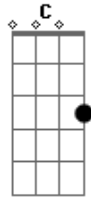

Aerosmith - Shela

Tom: **G**

Riff 1

Riff 2

Shelaaaaaa

D D (Riff 2)

Shelaaaaaa

D D (Riff 2)

Shelaaaaaaaaaaaaaaaaaaaaaaaaaa

D D C C A[x7] (Riff 2)

(Riff 1)

Termina com [Riff 2]

Acordes

© ukulele-chords.com

© ukulele-chords.com

© ukulele-chords.com