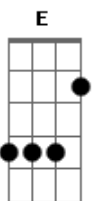

Aerosmith - Rats In The Cellar

Tom: **D**
Intro: -

rhythm:
A - B **A - B** **A - B**

lead:
A - B (start main riff)

main riff-

E Db A Gb B
New York Ci-ty blues
East side West side news
Throw me in the slam
E Db A Gb B

Catch me if you can **Db**

(**Ab**) **D**(maybe another C#, I can't really tell)
be - lieve

(**Ab**) **Db** **B**
that you're wear - in'

Db B Db B A Em
tear-in me a - par - t

Db D B A Em

some tab and chords for rhythm guitar in outro-

Db Bm
trill (etc...)

continue with similar pattern until:
Ab B Db

Acordes

© ukulele-chords.com

© ukulele-chords.com

© ukulele-chords.com

© ukulele-chords.com

© ukulele-chords.com