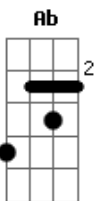

© ukulele-chords.com