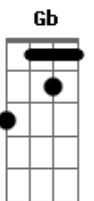

Aerosmith - Rats In The Cellar

Tom: **D**
Intro: -

rhythm:
A - B **A - B** **A - B**

lead:
A - B (start main riff)

main riff-

E Db A Gb B
New York Ci-ty blues
East side West side news
Throw me in the slam
E Db A Gb B

Catch me if you can **Db**

(**Ab**) **D**(maybe another C#, I can't really tell)
be - lieve

(**Ab**) **Db** **B**
that you're wear - in'

Db B Db B A Em
tear-in me a - par - t

Db D B A Em

some tab and chords for rhythm guitar in outro-

Db Bm
trill (etc...)

continue with similar pattern until:
Ab B Db

Acordes

© ukulele-chords.com

© ukulele-chords.com

© ukulele-chords.com

© ukulele-chords.com

© ukulele-chords.com