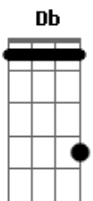

Aerosmith - Rats In The Cellar

Tom: **D**
Intro: -

rhythm:
A - B **A - B** **A - B**

lead:
A - B (start main riff)

main riff-

E Db A Gb B
New York Ci-ty blues
East side West side news
Throw me in the slam
E Db A Gb B

Catch me if you can **Db**

(**Ab**) **D**(maybe another C#, I can't really tell)
be - lieve

(**Ab**) **Db** **B**
that you're wear - in'

Db B Db B A Em
tear-in me a - par - t

Db D B A Em

some tab and chords for rhythm guitar in outro-

Db Bm
trill (etc...)

continue with similar pattern until:
Ab B Db

Acordes

© ukulele-chords.com

© ukulele-chords.com

© ukulele-chords.com

© ukulele-chords.com

© ukulele-chords.com