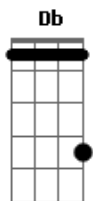

Aerosmith - Rats In The Cellar

Tom: **D**
Intro: -

rhythm:
A - B **A - B** **A - B**

lead:
A - B (start main riff)

main riff-

E Db A Gb B
New York Ci-ty blues
East side West side news
Throw me in the slam
E Db A Gb B

Catch me if you can
Db

(**Ab**) **D**(maybe another C#, I can't really tell)
be - lieve

(**Ab**) **Db** **B**
that you're wear - in'

Db B Db B A Em
tear-in me a - par - t

Db D B A Em

some tab and chords for rhythm guitar in outro-

Db Bm
trill (etc...)

continue with similar pattern until:
Ab B Db

Acordes

© ukulele-chords.com

© ukulele-chords.com

© ukulele-chords.com

© ukulele-chords.com

© ukulele-chords.com