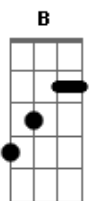

Aerosmith - Rats In The Cellar

Tom: **D**
Intro: -

rhythm:
A - B **A - B** **A - B**

lead:
A - B (start main riff)

main riff-

E Db A Gb B
New York Ci-ty blues
East side West side news
Throw me in the slam
E Db A Gb B

Catch me if you can
Db

(**Ab**) **D**(maybe another C#, I can't really tell)
be - lieve

(**Ab**) **Db** **B**
that you're wear - in'

Db B Db B A Em
tear-in me a - par - t

Db D B A Em

some tab and chords for rhythm guitar in outro-

Db Bm
trill (etc...)

continue with similar pattern until:
Ab B Db

Acordes

© ukulele-chords.com

© ukulele-chords.com

© ukulele-chords.com

© ukulele-chords.com

© ukulele-chords.com