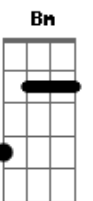

© ukulele-chords.com