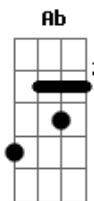

© ukulele-chords.com