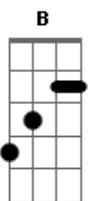

Aerosmith - Rats In The Cellar

Tom: **D**
Intro: -

rhythm:
A - B **A - B** **A - B**

lead:
A - B (start main riff)

main riff-

E Db A Gb B
New York Ci-ty blues
East side West side news
Throw me in the slam
E Db A Gb B

Catch me if you can **Db**

(**Ab**) **D**(maybe another C#, I can't really tell)
be - lieve

(**Ab**) **Db** **B**
that you're wear - in'

Db B Db B A Em
tear-in me a - par - t

Db D B A Em

some tab and chords for rhythm guitar in outro-

Db Bm
trill (etc...)

continue with similar pattern until:
Ab B Db

Acordes

© ukulele-chords.com

© ukulele-chords.com

© ukulele-chords.com

© ukulele-chords.com

© ukulele-chords.com