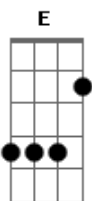

Aerosmith - Rats In The Cellar

Tom: **D**
Intro: -

rhythm:
A - B **A - B** **A - B**

lead:
A - B (start main riff)

main riff-

E Db A Gb B
New York Ci-ty blues
East side West side news
Throw me in the slam
E Db A Gb B

Catch me if you can
Db

(**Ab**) **D**(maybe another C#, I can't really tell)
be - lieve

(**Ab**) **Db** **B**
that you're wear - in'

Db B Db B A Em
tear-in me a - par - t

Db D B A Em

some tab and chords for rhythm guitar in outro-

Db Bm
trill (etc...)

continue with similar pattern until:
Ab B Db

Acordes

© ukulele-chords.com

© ukulele-chords.com

© ukulele-chords.com

© ukulele-chords.com

© ukulele-chords.com