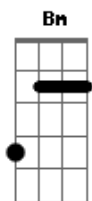

© ukulele-chords.com