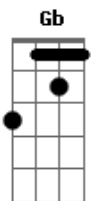

Aerosmith - Rats In The Cellar

Tom: **D**
Intro: -

rhythm:
A - B **A - B** **A - B**

lead:
A - B (start main riff)

main riff-

E Db A Gb B
New York Ci-ty blues
East side West side news
Throw me in the slam
E Db A Gb B

Catch me if you can
Db

(**Ab**) **D**(maybe another C#, I can't really tell)
be - lieve

(**Ab**) **Db** **B**
that you're wear - in'

Db B Db B A Em
tear-in me a - par - t

Db D B A Em

some tab and chords for rhythm guitar in outro-

Db Bm
trill (etc...)

continue with similar pattern until:
Ab B Db

Acordes

© ukulele-chords.com

© ukulele-chords.com

© ukulele-chords.com

© ukulele-chords.com

© ukulele-chords.com