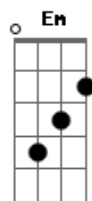

© ukulele-chords.com