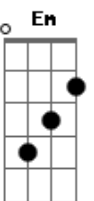

© ukulele-chords.com