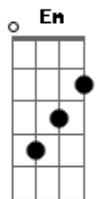

© ukulele-chords.com