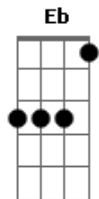

© ukulele-chords.com