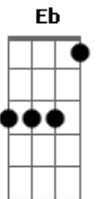

© ukulele-chords.com