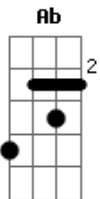

© ukulele-chords.com