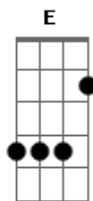

© ukulele-chords.com