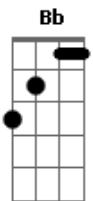

© ukulele-chords.com