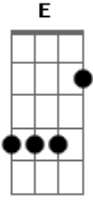

© ukulele-chords.com