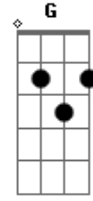

© ukulele-chords.com