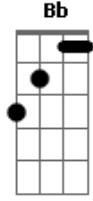

© ukulele-chords.com