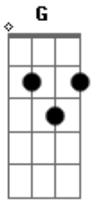

Aerosmith - Light Inside

Tom: **G**

Intro: /chorus

Main riff

D - 12 12-----9-10-----
A- 10 12-----7-08-----
E- -- 10-----

Acordes

© ukulele-chords.com

© ukulele-chords.com