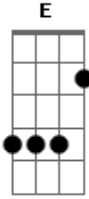

© ukulele-chords.com