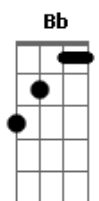

© ukulele-chords.com